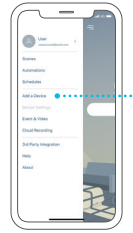

# Quick Start Guide

DSP-W218

Mini Wi-Fi Smart Plug  
with Energy Monitoring

[1]

mydlink

[2]

Create a New Account

+ Add a Device