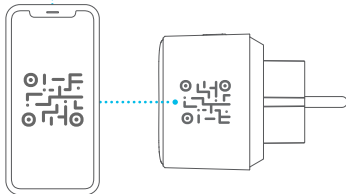

Quick Start Guide

DSP-W218

Mini Wi-Fi Smart Plug
with Energy Monitoring

[1]

mydlink

[2]

Create a New Account

+ Add a Device

Sign In

Add a Device

[3]

[4]

<https://eu.dlink.com/DSP-W218>

<https://eu.dlink.com/support>