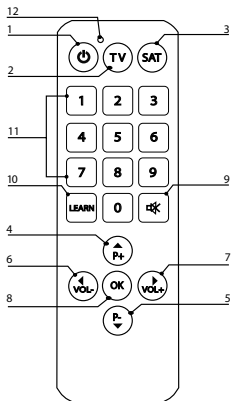

nedis

TVRC40LGBK Remote control

Description

English

1. On/off button	• Press the button to switch the TV on or off.
2. TV button	• Press this button to control the TV.
3. Satellite button	• Press this button to control the set-top-box or other programmed devices.
4. Previous program button	• Press the buttons to navigate through the programs.
5. Next program button	
6. Volume - button	• Press the button to increase or decrease the volume.
7. Volume + button	
8. OK button	• Press the button to confirm a selection.
9. Mute button	• Press the button to mute the sound..
10. Learn button	• In learn mode, press the button to activate the signal before copying functions from other remote controls.
11. Digit buttons	• Press the buttons to select the channel.
12. LED indicator	• The LED indicator shows the status of the device.

Use

Programming the remote control to the TV or another device

- Switch on the device to be programmed.
- Look for the brand of the TV that you want to program in the code list. Make a note of the first code in the list.
- Press and hold the TV or satellite button of the remote control until the LED indicator comes on.
- Enter the previously identified code.
Note: If the LED indicator goes off, it indicates that the code is accepted. If it switches on or off the TV, it indicates that the code is correct. If it does not switch on or off the TV, repeat from step 2 to try another code.

Auto search

- Switch on the device to be programmed.
- Press and hold the TV and satellite buttons simultaneously until the LED indicator comes on.
- Point the remote control to the device. Press and slowly release the on/off button.
Note: If the device is switched off, it indicates that the code is found.