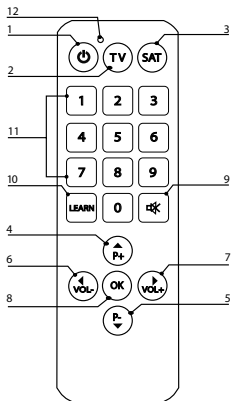

nedis

TVRC40SABK Remote control

Description

English

1. On/off button	Press the button to switch the TV on or off.
2. TV button	Press this button to control the TV.
3. Satellite button	Press this button to control the set-top-box or other programmed devices.
4. Previous program button	Press the buttons to navigate through the programs.
5. Next program button	
6. Volume - button	Press the button to increase or decrease the volume.
7. Volume + button	
8. OK button	Press the button to confirm a selection.
9. Mute button	Press the button to mute the sound..
10. Learn button	In learn mode, press the button to activate the signal before copying functions from other remote controls.
11. Digit buttons	Press the buttons to select the channel.
12. LED indicator	The LED indicator shows the status of the device.

Use

Programming the remote control to the TV or another device

1. Switch on the device to be programmed.
2. Look for the brand of the TV that you want to program in the code list. Make a note of the first code in the list.
3. Press and hold the TV or satellite button of the remote control until the LED indicator comes on.
4. Enter the previously identified code.

Note: If the LED indicator goes off, it indicates that the code is accepted. If it switches on or off the TV, it indicates that the code is correct. If it does not switch on or off the TV, repeat from step 2 to try another code.

Auto search

1. Switch on the device to be programmed.
2. Press and hold the TV and satellite buttons simultaneously until the LED indicator comes on.
3. Point the remote control to the device. Press and slowly release the on/off button.