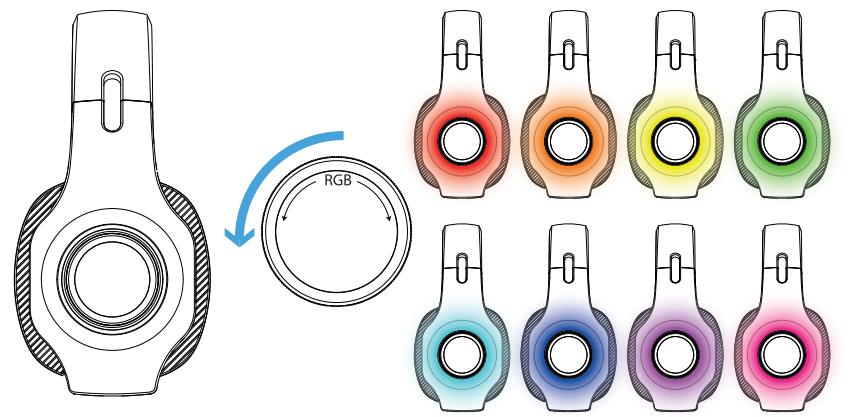

Trust

TORUS | GAMING HEADSET RGB

www.trust.com/23138/faq

1.

2.

3.

4.

5.