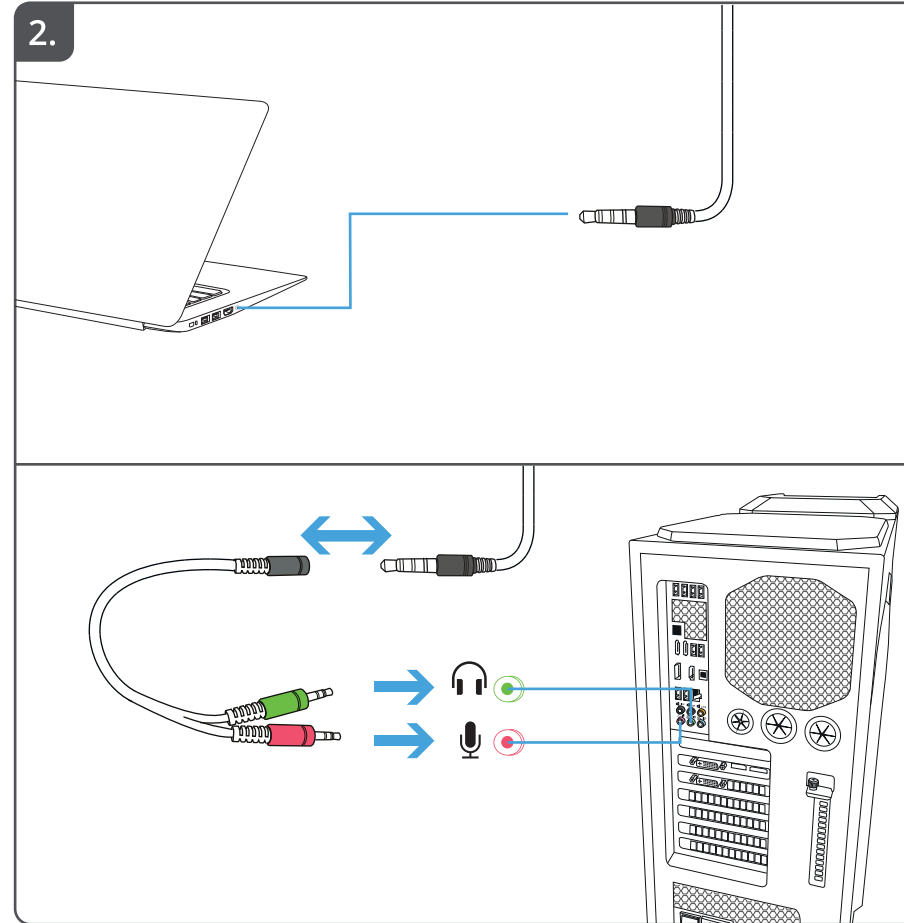

Trust

TORUS | GAMING HEADSET RGB

www.trust.com/23138/faq

1.

2.

3.

4.

5.