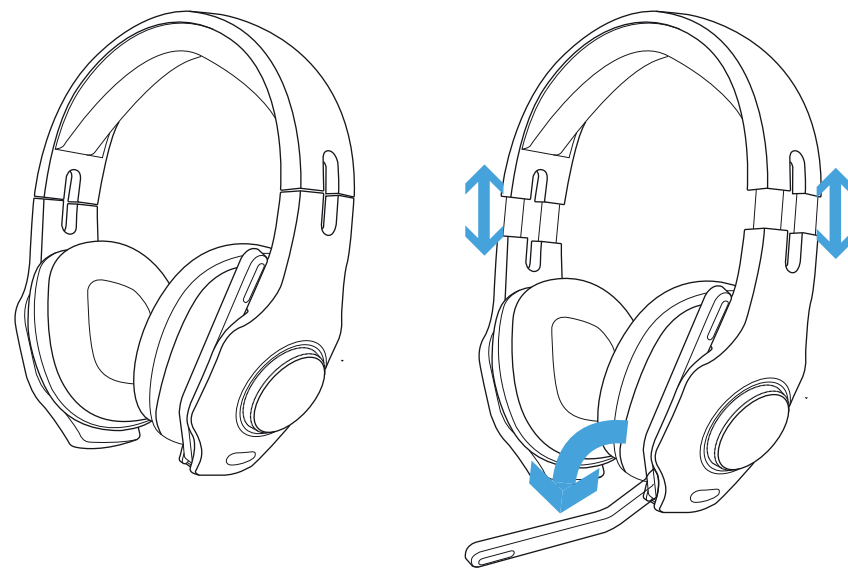

Trust

TORUS | GAMING HEADSET RGB

www.trust.com/23138/faq

1.

2.

3.

4.

5.