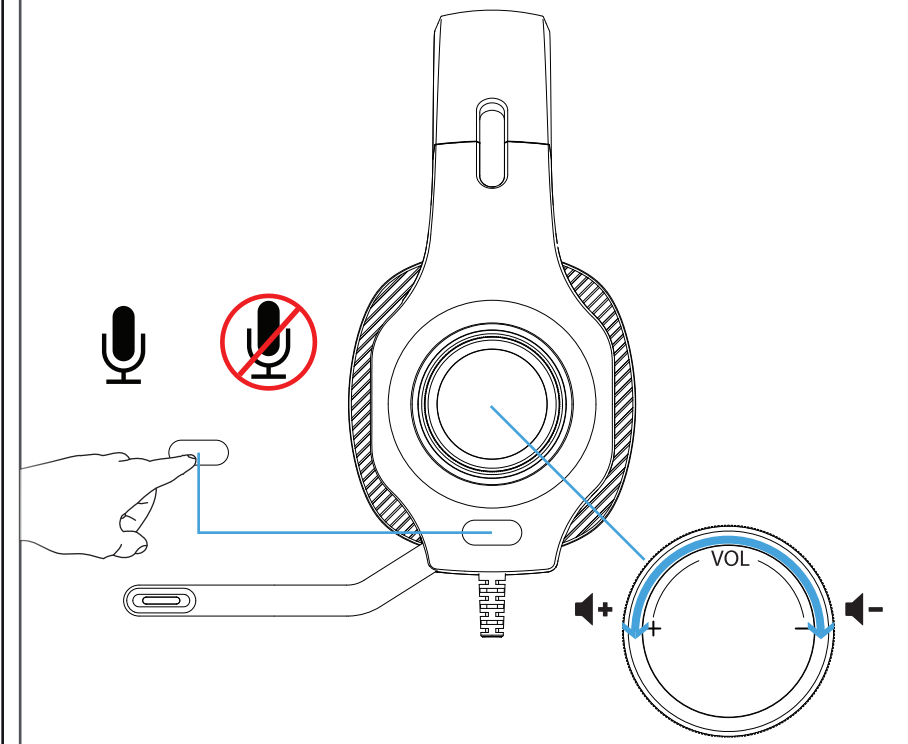

Trust

TORUS | GAMING HEADSET RGB

www.trust.com/23138/faq

1.

2.

3.

4.

5.