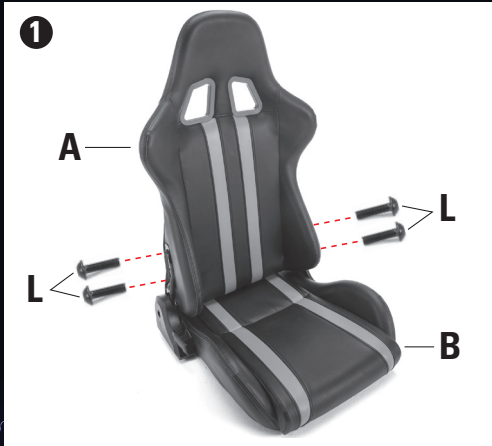

Item no. 640-81

Item no. 640-87

A  x1	B  x1	C  x1	
D  x1	E  x1	F  x1	
G  x1	H  x5	I  x1 J  x1	
K  x12	M  x2	N  x2	P  x1
L  x4	O  x1	Q  x1	

A blue rounded rectangular button with the word 'Support' in white, bold, sans-serif font.