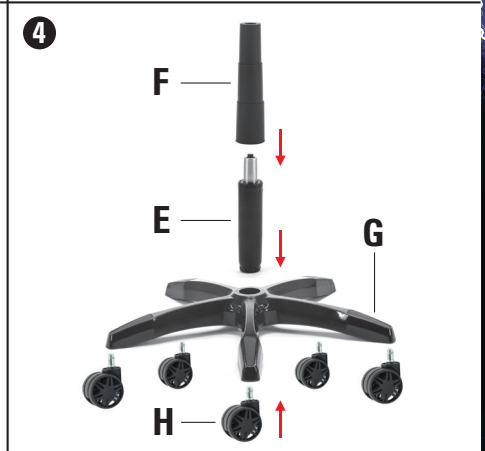

Item no. 640-81

Item no. 640-87

A  x1	B  x1	C  x1	
D  x1	E  x1	F  x1	
G  x1	H  x5	I  x1 J  x1	
K  x12	M  x2	N  x2	P  x1
L  x4	O  x1	Q  x1	

A blue rounded rectangular button with the word 'Support' in white, bold, sans-serif font.