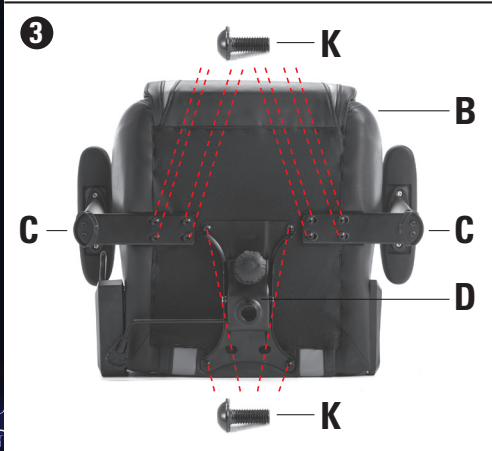

Item no. 640-81

Item no. 640-87

A  x1	B  x1	C  x1	
D  x1	E  x1	F  x1	
G  x1	H  x5	I  x1 J  x1	
K  x12	M  x2	N  x2	P  x1
L  x4	O  x1	Q  x1	

A blue rounded rectangular button with the word 'Support' in white, bold, sans-serif font.