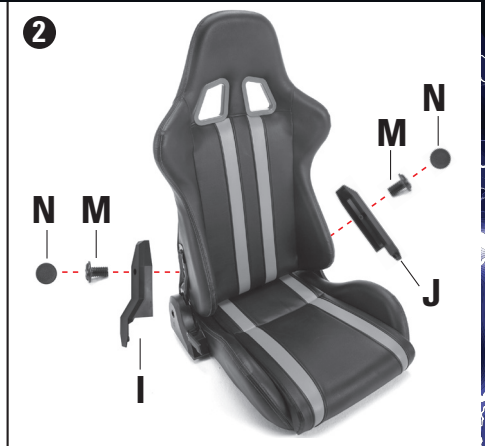

Item no. 640-81

Item no. 640-87

A  x1	B  x1	C  x1	
D  x1	E  x1	F  x1	
G  x1	H  x5	I  x1 J  x1	
K  x12	M  x2	N  x2	P  x1
L  x4	O  x1	Q  x1	

A blue rounded rectangular button with the word 'Support' in white, bold, sans-serif font.