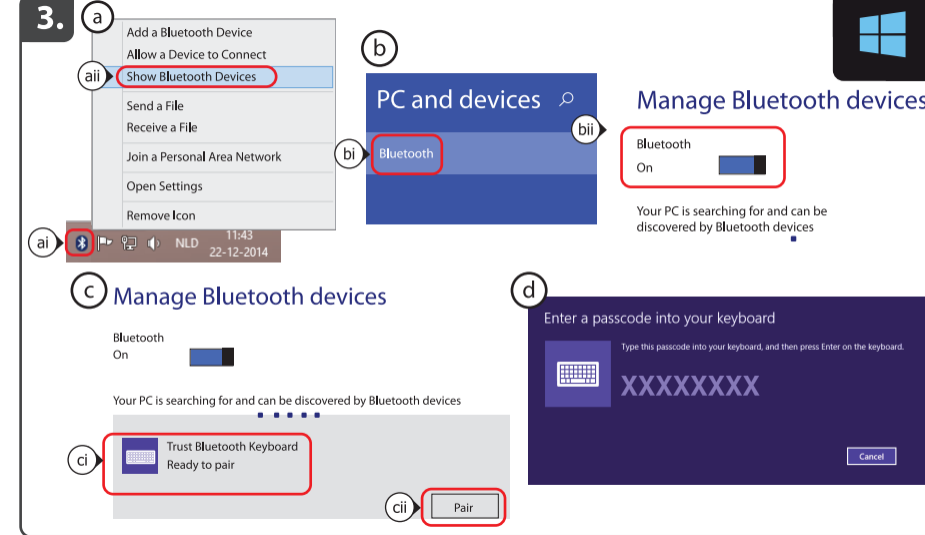

# Trust Bluetooth Keyboard

Basic

**Quick Installation Guide**