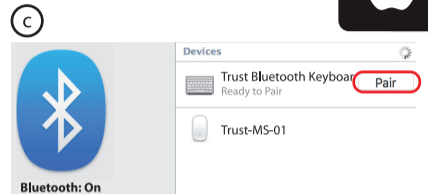

4.

5.

FAQ

Frequently asked questions

<http://www.trust.com/21564/faq>

Trust Bluetooth Keyboard

Basic

Quick Installation Guide