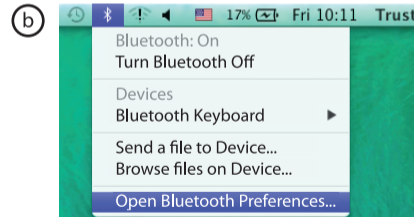

4.

5.

FAQ

Frequently asked questions

<http://www.trust.com/21564/faq>

Trust Bluetooth Keyboard

Basic

Quick Installation Guide