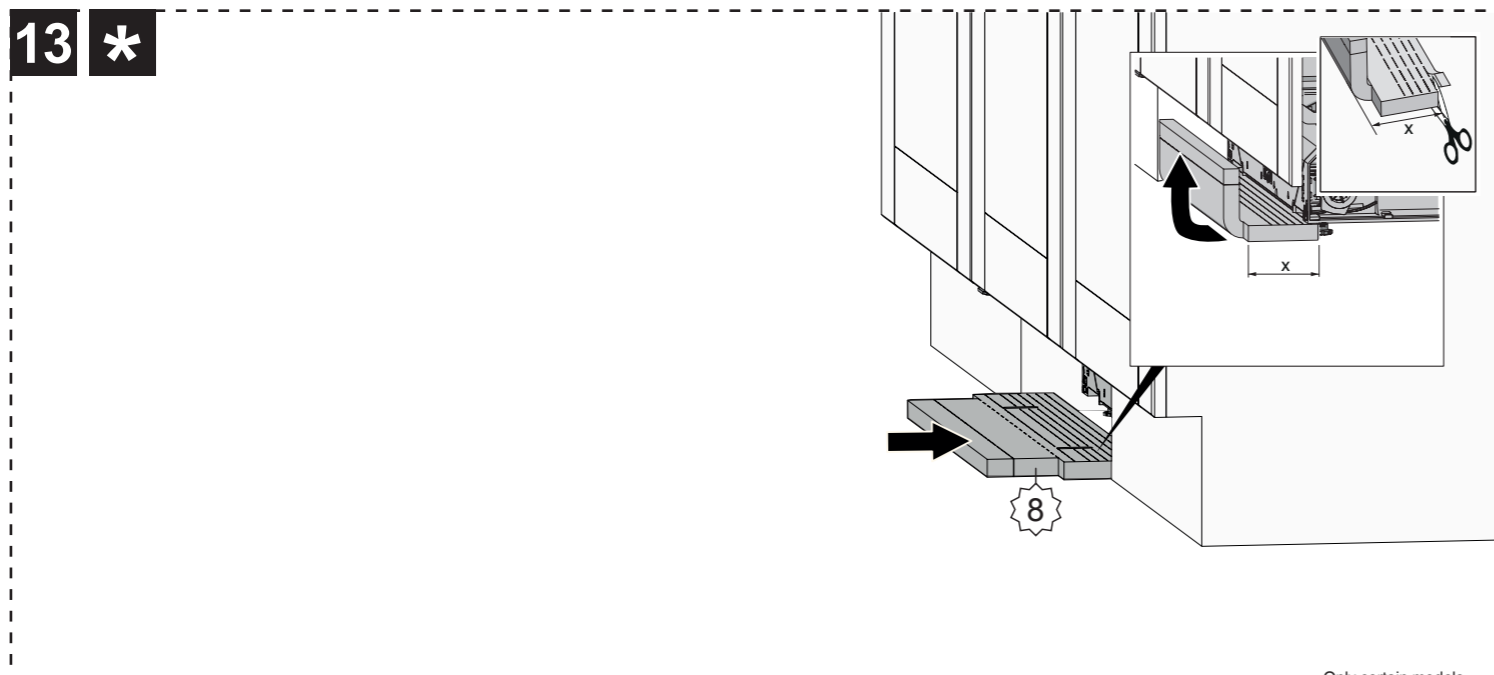

5. Mounting plate, 6. Torx T20 screw (2x, 15 mm), 7. Torx T20 screw (2x, 15 mm), 8. Mounting rail, 9. Spacers.

**1** ? **XL** **XXL**

**5**

**6**

**7 \***

Only certain models.

Only certain models.

Only certain models.