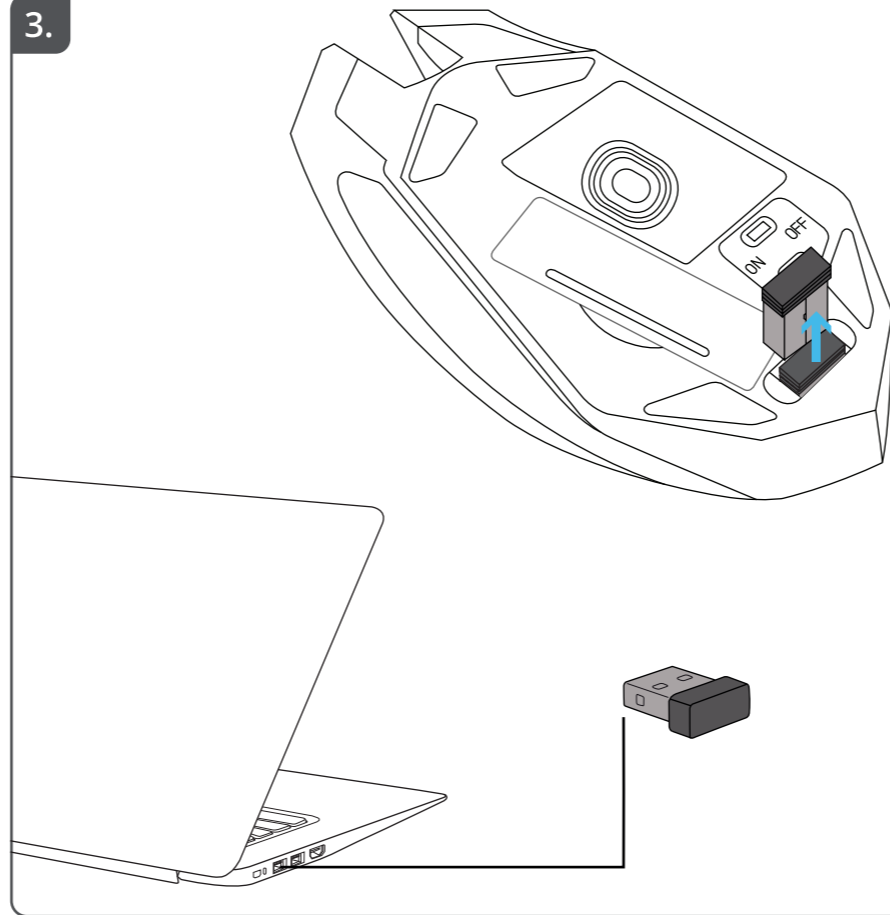

 Trust

www.trust.com/23214/faq

IZZA | WIRELESS
MOUSE

1.

2.

3.

4.

- 800 DPI 
- 1400 DPI 
- 2000 DPI 