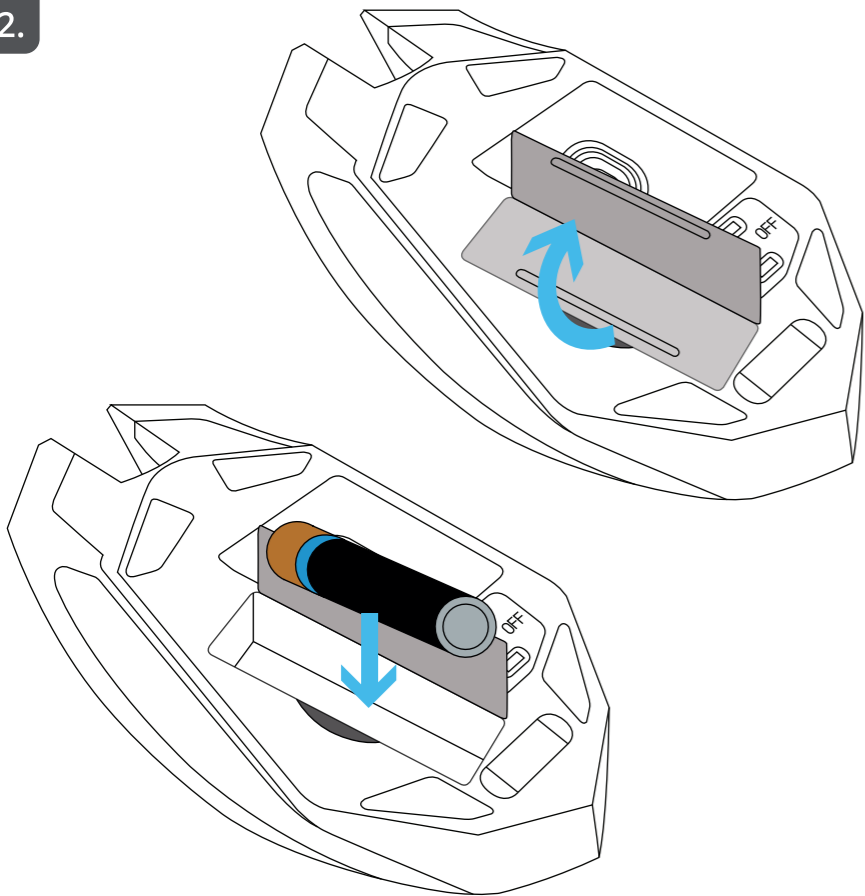

 Trust

www.trust.com/23214/faq

IZZA | WIRELESS
MOUSE

1.

2.

3.

4.

- 800 DPI 
- 1400 DPI 
- 2000 DPI 