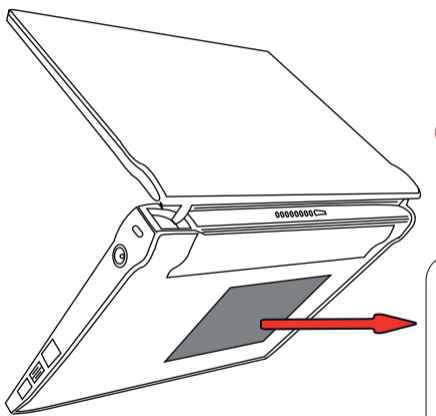

1. CHECK VOLTAGE