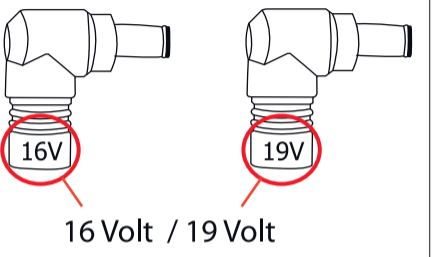

1. CHECK VOLTAGE