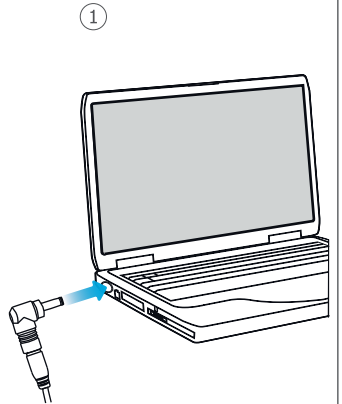

1.

Notebook

Rating: 19V / 4.7A

CE

4.7A / 90W Max

2.**3.**

English
Connector not working?
Request a compatible connector for free at:
www.trust.com/23391/freeconnector
refer to the "Safety & Usage guide" for more information