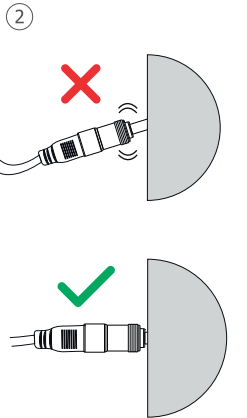

1.

Notebook

Rating: 19V / 4.7A

CE

4.7A / 90W Max

2.**3.**

English
Connector not working?
Request a compatible connector for free at:
www.trust.com/23391/freeconnector
refer to the "Safety & Usage guide" for more information