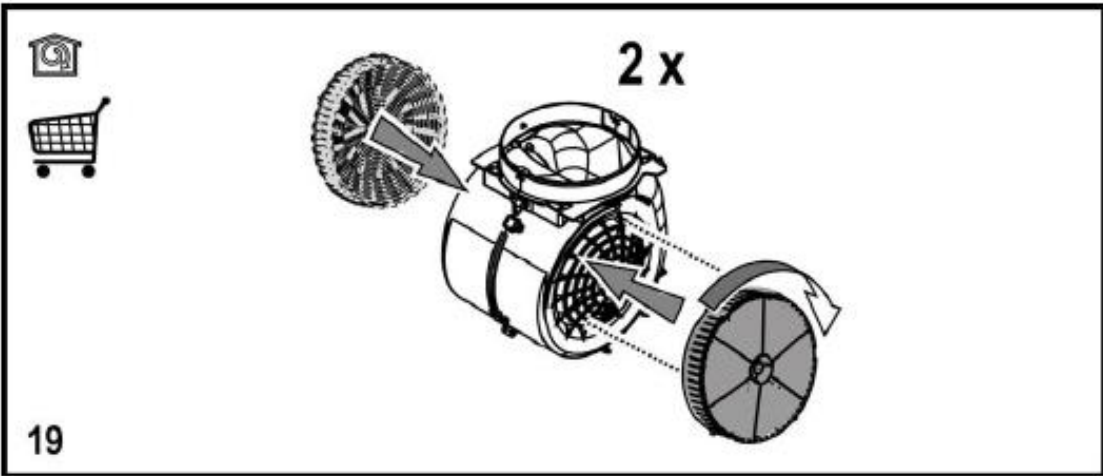

CHARCOAL FILTER