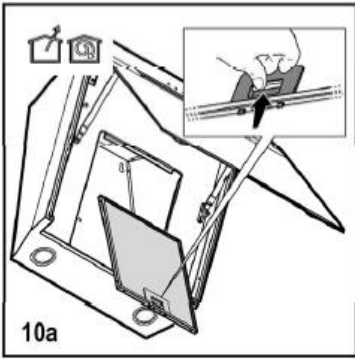

SAMSUNG

Non-destructive disassembly Guide

Range Hood	NK * * * 9804V *
------------	------------------

GREASE FILTER

FRONT PANEL

X 2

SAMSUNG

X 2