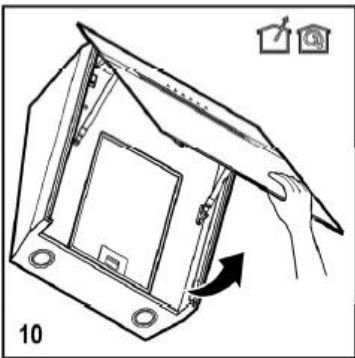

SAMSUNG

Non-destructive disassembly Guide

Range Hood	NK * * * 9804V *
------------	------------------

GREASE FILTER

FRONT PANEL

X 2

SAMSUNG

X 2