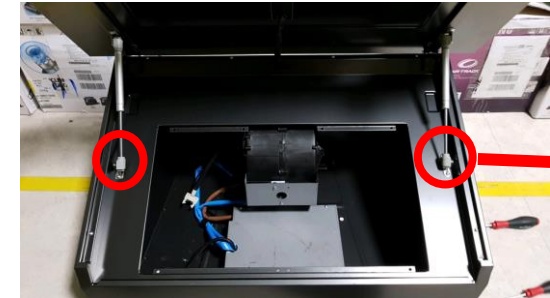

SAMSUNG

Non-destructive disassembly Guide

Range Hood	NK * * * 9804V *
------------	------------------

GREASE FILTER

FRONT PANEL

X 2

SAMSUNG

X 2