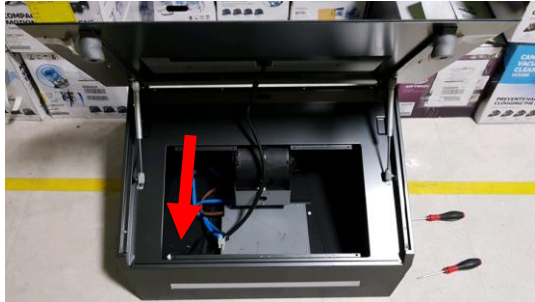

SAMSUNG

Non-destructive disassembly Guide

Range Hood	NK * * * 9804V *
------------	------------------

GREASE FILTER

FRONT PANEL

X 2

SAMSUNG

X 2

LAMP

CHARCOAL FILTER

BLOWER