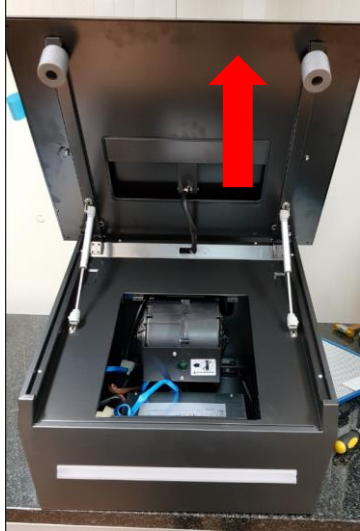

SAMSUNG

Non-destructive disassembly Guide

Range Hood	NK * * * 9804V *
------------	------------------

GREASE FILTER

FRONT PANEL

X 2

SAMSUNG

X 2

LAMP

CHARCOAL FILTER

BLOWER