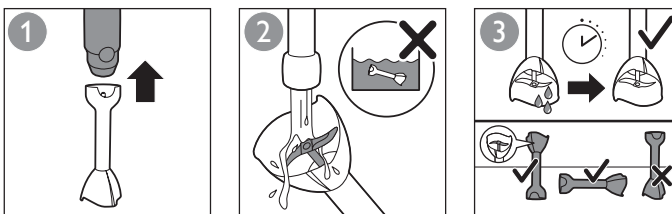

PHILIPS

www.philips.com

100% recycled paper
100% 循环再生纸
4203.064.6081.3

		MAX.		
 HR1676 HR1673 HR1672		100-200 g	30 sec.	
		100-400 ml	60 sec.	
		100-500 ml	60 sec.	
		100-1000 ml	60 sec.	
 HR1676 HR1673 HR1672		250 ml	70-90 sec.	
		4 x	120 sec.	
 HR1674		250 ml	70-90 sec.	
		4 x	120 sec.	
		750 g	180 sec.	
		750 g	120 sec.	
 Compact HR1676 HR1673		100 g	5 x 1 sec.	
		120 g (max)	5 sec.	
		20 g	5 sec.	
		50-100 g (max)	15 sec.	
		100 g	20 sec.	
 HR 1674 HR 1673 HR 1672 HR 1671		200 g	5 x 1 sec.	
		200 g	5 sec.	
		200 g	10 sec.	
		30 g	10 sec.	
		200 g	15 sec.	
		200 g	30 sec.	
		100 g	20 sec.	
		80 g	30 sec.	