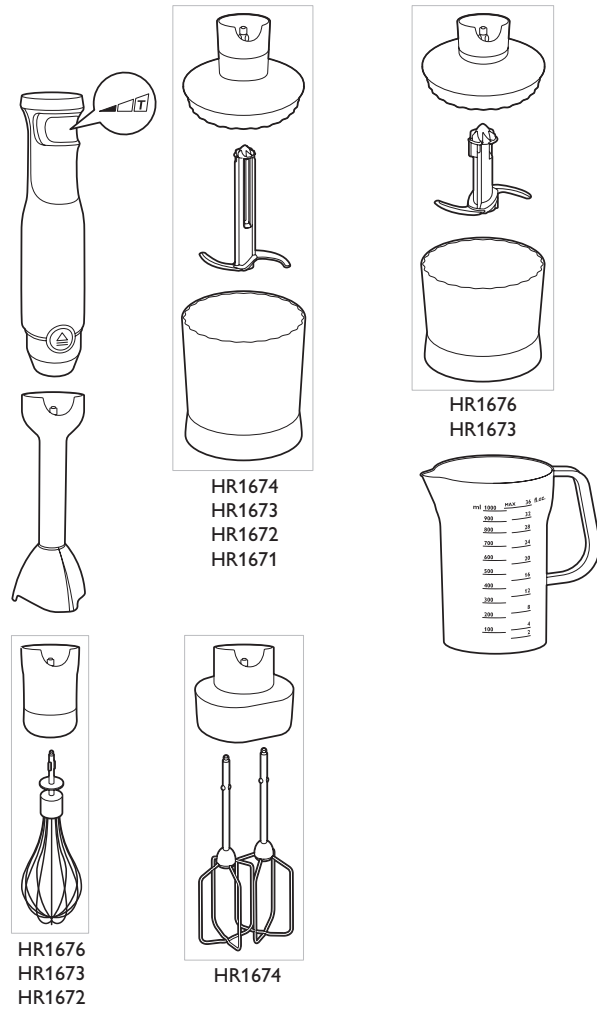

Always here to help you / 始终如一地为您提供帮助

Register your product and get support at / 请登录以下网址并得到相应的帮助
www.philips.com/welcome

HR1676
HR1674
HR1673
HR1672
HR1671
HR1670

			✓
	✓		✓
HR1676 HR1673 HR1672			✓
	✓	✓	✓
HR1676 HR1673 HR1672			✓
			✓
HR1674			✓
	✓	✓	✓
HR1674	✓	✓	✓
XL Compact HR1674 HR1676 HR1673 HR1673 HR1672 HR1672 HR1671 HR1671			✓
XL Compact HR1674 HR1676 HR1673 HR1673 HR1672 HR1672 HR1671 HR1671	✓	✓	✓
	✓	✓	✓

PHILIPS

www.philips.com

100% recycled paper
100% 循环再生纸
4203.064.6081.3

		MAX.		
 HR1676 HR1673 HR1672		100-200 g	30 sec.	
		100-400 ml	60 sec.	
		100-500 ml	60 sec.	
		100-1000 ml	60 sec.	
 HR1676 HR1673 HR1672		250 ml	70-90 sec.	
		4 x	120 sec.	
 HR1674		250 ml	70-90 sec.	
		4 x	120 sec.	
		750 g	180 sec.	
		750 g	120 sec.	
 Compact HR1676 HR1673		100 g	5 x 1 sec.	
		120 g (max)	5 sec.	
		20 g	5 sec.	
		50-100 g (max)	15 sec.	
		100 g	20 sec.	
 HR 1674 HR 1673 HR 1672 HR 1671		200 g	5 x 1 sec.	
		200 g	5 sec.	
		200 g	10 sec.	
		30 g	10 sec.	
		200 g	15 sec.	
		200 g	30 sec.	
		100 g	20 sec.	
		80 g	30 sec.	