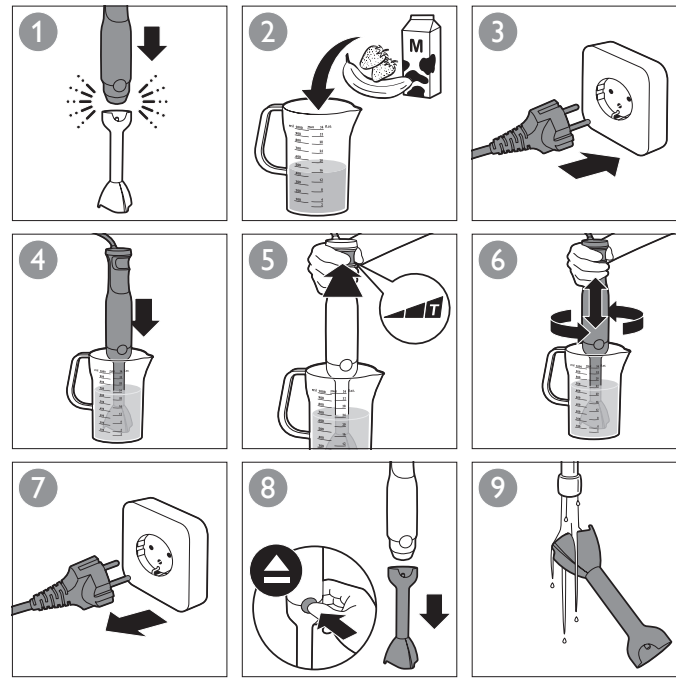

PHILIPS

www.philips.com

100% recycled paper
100% 循环再生纸
4203.064.6081.3

		MAX.		
 HR1676 HR1673 HR1672		100-200 g	30 sec.	
		100-400 ml	60 sec.	
		100-500 ml	60 sec.	
		100-1000 ml	60 sec.	
 HR1676 HR1673 HR1672		250 ml	70-90 sec.	
		4 x	120 sec.	
 HR1674		250 ml	70-90 sec.	
		4 x	120 sec.	
		750 g	180 sec.	
		750 g	120 sec.	
 Compact HR1676 HR1673		100 g	5 x 1 sec.	
		120 g (max)	5 sec.	
		20 g	5 sec.	
		50-100 g (max)	15 sec.	
		100 g	20 sec.	
 HR 1674 HR 1673 HR 1672 HR 1671		200 g	5 x 1 sec.	
		200 g	5 sec.	
		200 g	10 sec.	
		30 g	10 sec.	
		200 g	15 sec.	
		200 g	30 sec.	
		100 g	20 sec.	
		80 g	30 sec.	