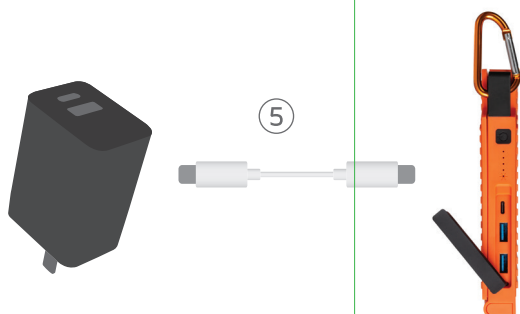

⑤

⑥

Best illumination angle

Best time of the day
09:00-15:00

Do not leave out in the rain

The solar panel doesn't work behind a window

When charging for the first time we recommend that you charge the Solar Charger by USB with the included cable.

Also, when the internal battery of the Solar Charger is completely empty, you may have to charge it by USB power for a few minutes. Sometimes the charger needs a small energy boost before being able to generate solar power into energy.

⑦