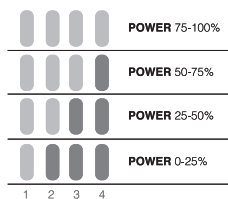

XR105

#MOREENERGY

XTREME SERIES - Power your adventures

①

- 10.000mAh Li-Polymer
- 165x100x21mm
- 420g
- Output:** 1x USB-C 5V/3A, 9V,2,22A,12V/1,67A (PD20W max)  
2x USB-A 5V/3A, 9V/2A, 12V/1,5A (18W max)
- Input:** USB-C 5V/3A, 9V/2,22A, 12V/1,67A (PD20W max)
- Total output:** 5V/3A
- USB to USB-C cable, carabiner and manual

The solar panel doesn't work behind a window

When charging for the first time we recommend that you charge the Solar Charger by USB with the included cable.

Also, when the internal battery of the Solar Charger is completely empty, you may have to charge it by USB power for a few minutes. Sometimes the charger needs a small energy boost before being able to generate solar power into energy.

⑦

LED POWER INDICATORS  
POWER BUTTON

CHARGING INDICATION:  
Press button 1x

LIGHT ON  LIGHT OFF

20.000mAh  
15.000mAh  
10.000mAh  
5000mAh  
2500mAh

XTREME SERIES - Power your adventures