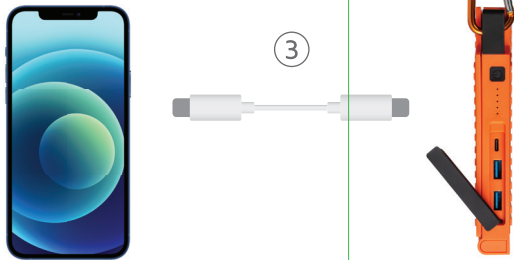

Manual
Gebruiksaanwijzing
Gebrauchsanweisung
Mode d'emploi
Manual
Bruksanvisning
Brugsvejledning
Käyttöopas
Uživatelská příručka
Používateľská príručka
Εγχειρίδιο χρήσης
مَدْخَتْ سَمَال لِي دد

XR105

#MOREENERGY

XTREME SERIES - Power your adventures

①

- 10.000mAh Li-Polymer
- 165x100x21mm
- 420g
- **Output:** 1x USB-C 5V/3A, 9V,2,22A,12V/1,67A (PD20W max)
  2x USB-A 5V/3A, 9V/2A, 12V/1,5A (18W max)
- **Input:** USB-C 5V/3A, 9V/2,22A, 12V/1,67A (PD20W max)
- **Total output:** 5V/3A
- USB to USB-C cable, carabiner and manual

②

③

④

⑤

⑥

Best illumination angle

Best time of the day
09:00-15:00

Do not leave out in the rain

The solar panel doesn't work behind a window

When charging for the first time we recommend that you charge the Solar Charger by USB with the included cable.

Also, when the internal battery of the Solar Charger is completely empty, you may have to charge it by USB power for a few minutes. Sometimes the charger needs a small energy boost before being able to generate solar power into energy.

⑦

LED POWER INDICATORS
POWER BUTTON

CHARGING INDICATION:
Press button 1x

☐ LIGHT ON ☐ LIGHT OFF

20.000mAh
15.000mAh
10.000mAh
5000mAh
2500mAh

XTREME SERIES - Power your adventures