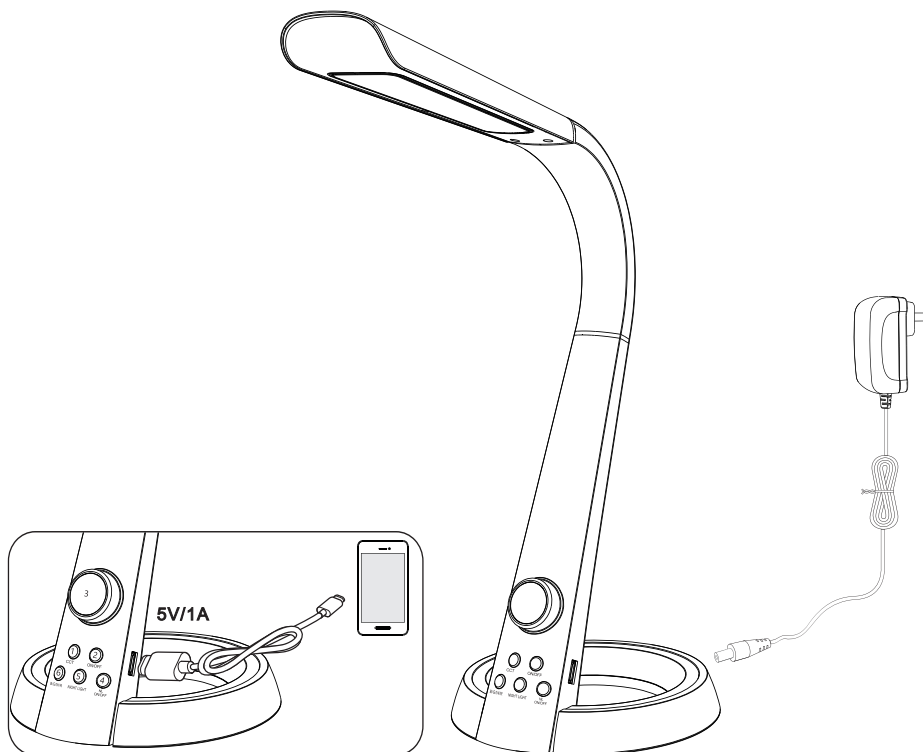

GB | LED Desk Lamp JAMES

Color – black

Type: Z7614

Technical information:

Performance: 8 W

IP code: IP20

Supply voltage: 100–240 V AC

Luminous flux: 450 lm

Chromaticity temperature: 3 000 K – 4 500 K – 6 000 K

Length of lead cable: 130 cm

1) CCT – light colour change
2) ON/OFF
3) Dimming

Do not dispose with domestic waste. Use special collection points for sorted waste. Contact local authorities for information about collection points. If the electronic devices would be disposed on landfill, dangerous substances may reach groundwater and subsequently food chain, where it could affect human health.

4) NL ON/OFF – Night light – ON/OFF

5) Night Light – Dimming

6) B/G/W/R – Night light – light colour change

Other information:

The equipment is designed for indoor use.

Do not connect another lamp.

In case of a defect, do not repair the lamp on your own!

Do not use unless fully unpacked.

Before any handling disconnect from electrical mains.

Light sources are not replaceable.

Do not interfere with electrical connections.

EMOS spol. s r. o. declares that the Z7614 is in compliance with the essential requirements and other relevant provisions of Directive. The device can be freely operated in the EU. The Declaration of Conformity can be found at <http://www.emos.eu/download>.