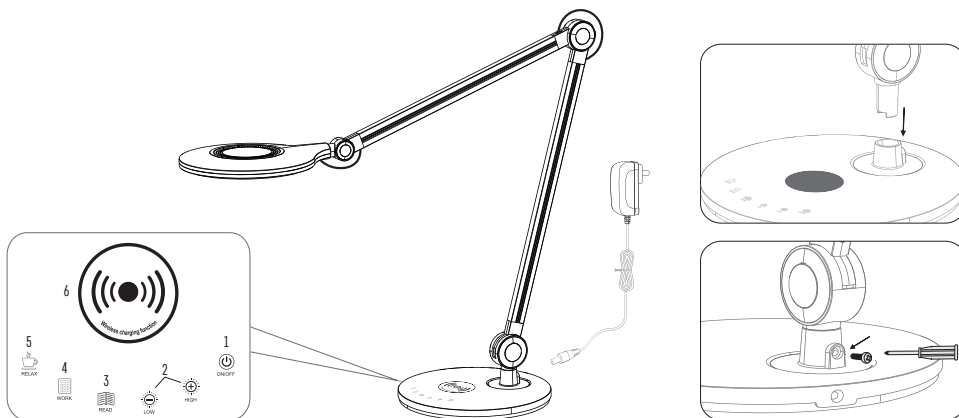

www.emos.eu

GB | LED Desk Lamp KAREN

Color – black
Type: Z7615

Technical information:

Performance: 10 W
IP code: IP20
Supply voltage: 100–240 V AC/50 Hz/13.5 V DC
Luminous flux: 600 lm
Chromaticity temperature: 3 000 K | 4 000 K | 6 000 K
Length of lead cable: 130 cm
Wireless charging
1 – On/Off
2 – Dimming
3 – Light colour change (6 000 K)
4 – Light colour change (4 000 K)
5 – Light colour change (3 000 K)
6 – Wireless charging