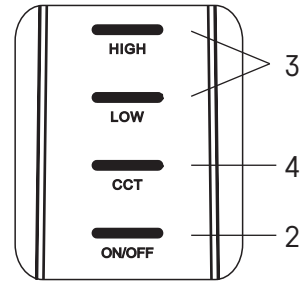

www.emos.eu

1

2

3

GB | LED Desk Lamp SIMON

Color – black
Type: Z7613

Technical information:

Performance: 8 W
IP code: IP20
Supply voltage: 100–240 V AC/50 Hz/13.5 V DC
USB: 5 V/1 A
Luminous flux: 360 lm
Chromaticity temperature: 3 000 K|4 000 K|5 000 K
Length of lead cable: 130 cm