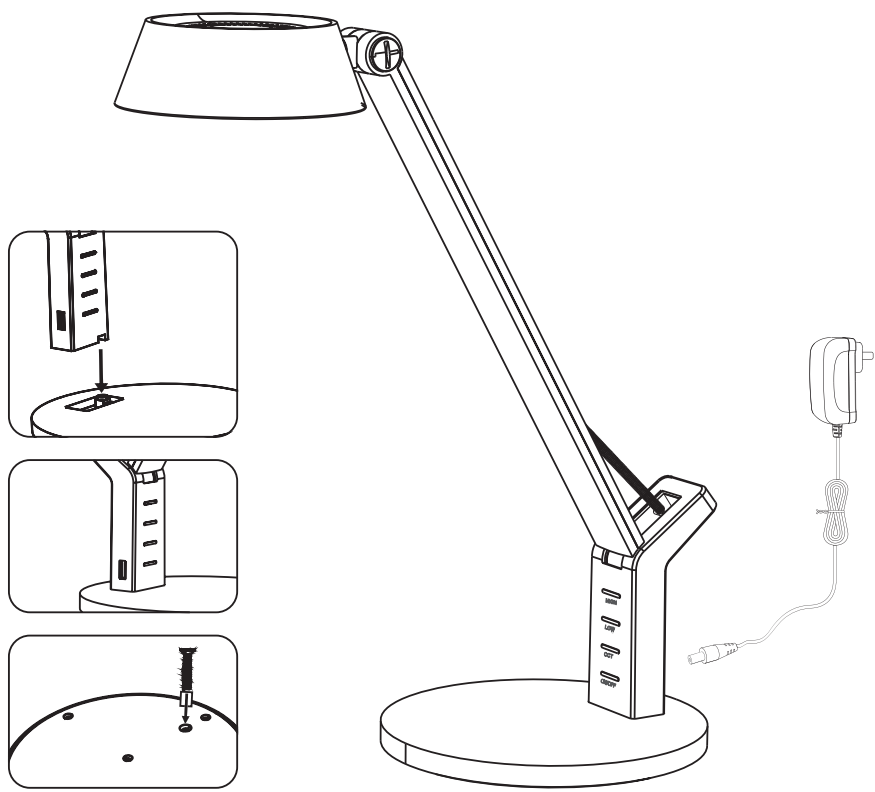

www.emos.eu

1

2

3

GB | LED Desk Lamp SIMON

Color – black
Type: Z7613

Technical information:

Performance: 8 W
IP code: IP20
Supply voltage: 100–240 V AC/50 Hz/13.5 V DC
USB: 5 V/1 A
Luminous flux: 360 lm
Chromaticity temperature: 3 000 K|4 000 K|5 000 K
Length of lead cable: 130 cm