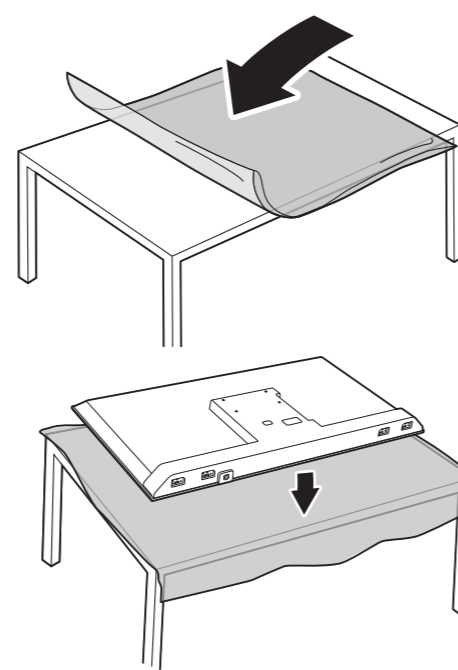

PHILIPS

Television

Quick Start Guide

7607 / 7657 series

43"/50"/55"

• 43"/50"/55":x4

A

43"/50"/55"

1

2

R + L

43"/50"/55"

3

B

VESA (x, y)

43" 200x100mm M6 (L: 8mm~11mm) 108 cm