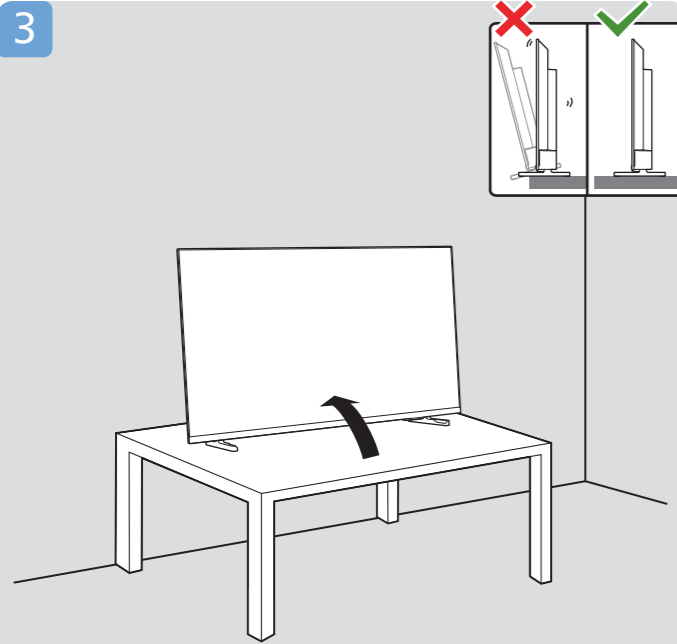

1

2

R + L

43"/50"/55"

3

B

VESA (x, y)

43" 200x100mm M6 (L: 8mm~11mm) 108 cm