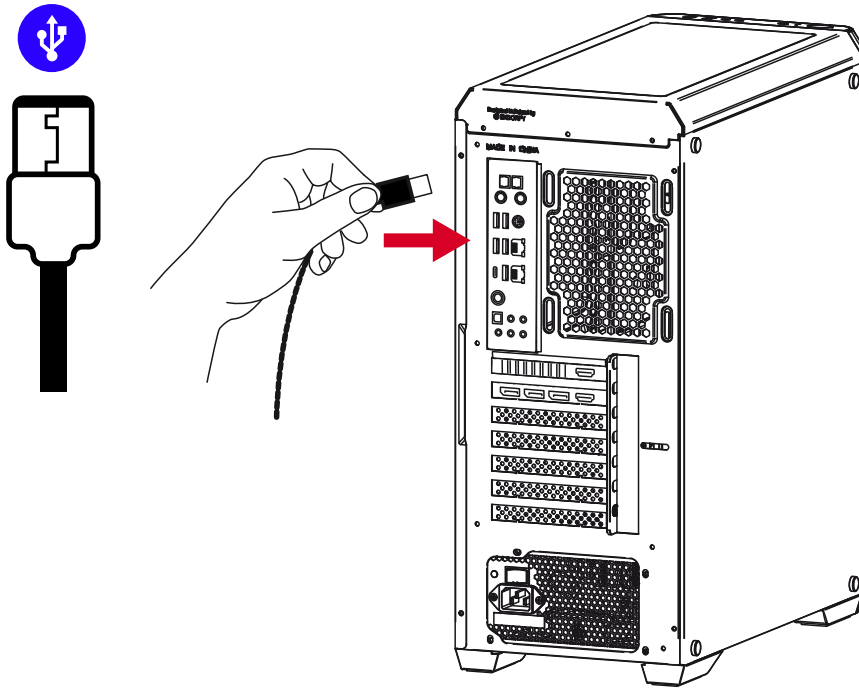

GEM

ULTRALIGHT GAMING MOUSE

EY6A006

➡ **More at**
www.endorfy.com

Designed by **ENDORFY**

COOLING SP. Z O.O.
UL. SOKOŁOWSKA 24
05-806 SOKOŁÓW, POLSKA
TEL. +48222920130

We are all *technology* heroes.

USB