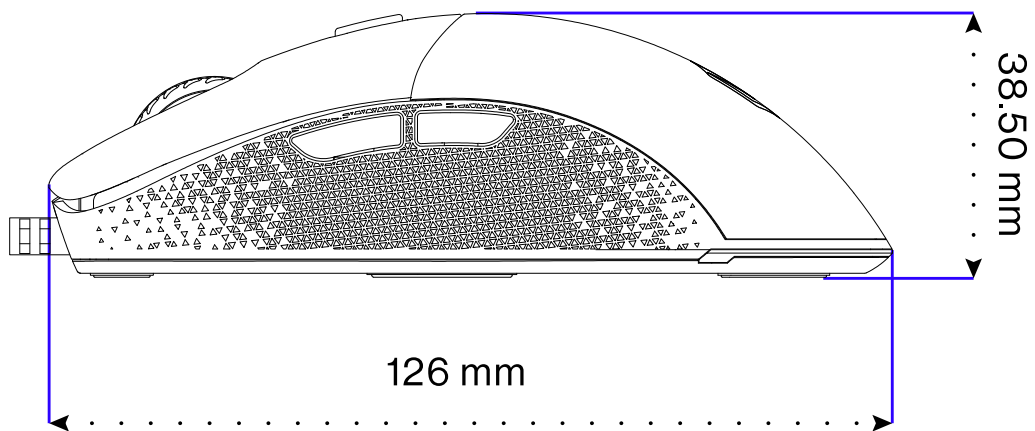

GEM

ULTRALIGHT GAMING MOUSE

EY6A006

➡ **More at**
www.endorfy.com

Designed by **ENDORFY**

COOLING SP. Z O.O.
UL. SOKOŁOWSKA 24
05-806 SOKOŁÓW, POLSKA
TEL. +48222920130

We are all *technology* heroes.

USB