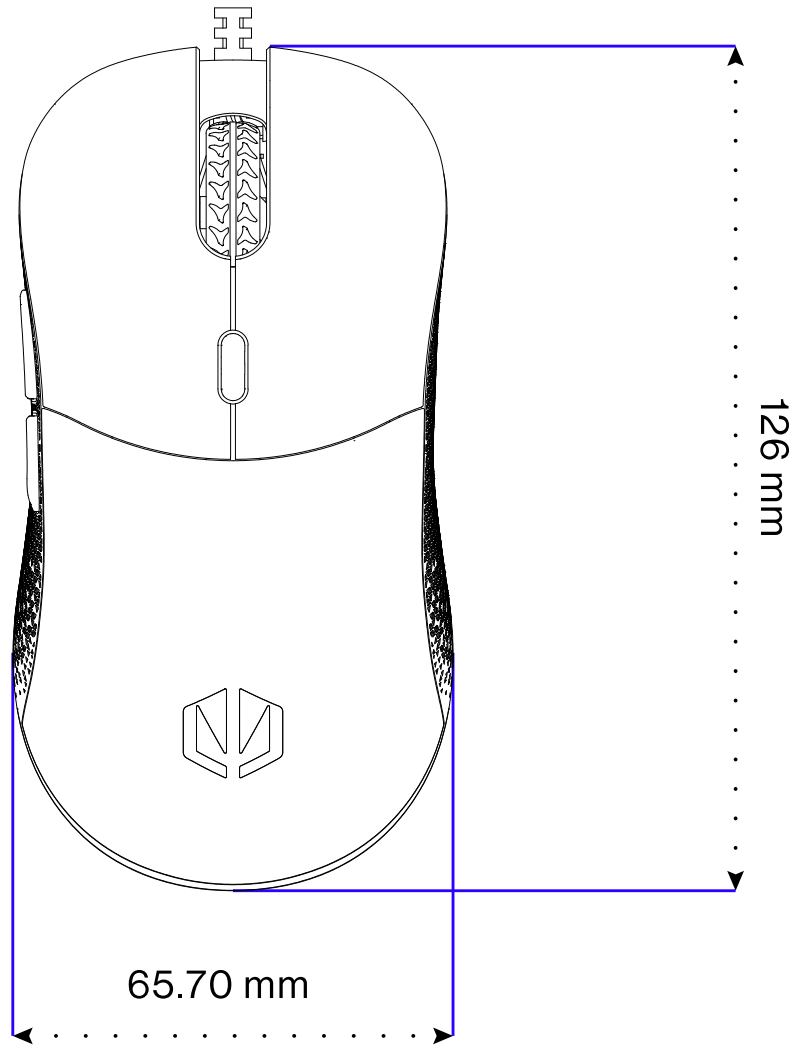

GEM

ULTRALIGHT GAMING MOUSE

EY6A006

➡ **More at**
www.endorfy.com

Designed by **ENDORFY**

COOLING SP. Z O.O.
UL. SOKOŁOWSKA 24
05-806 SOKOŁÓW, POLSKA
TEL. +48222920130

We are all *technology* heroes.

USB