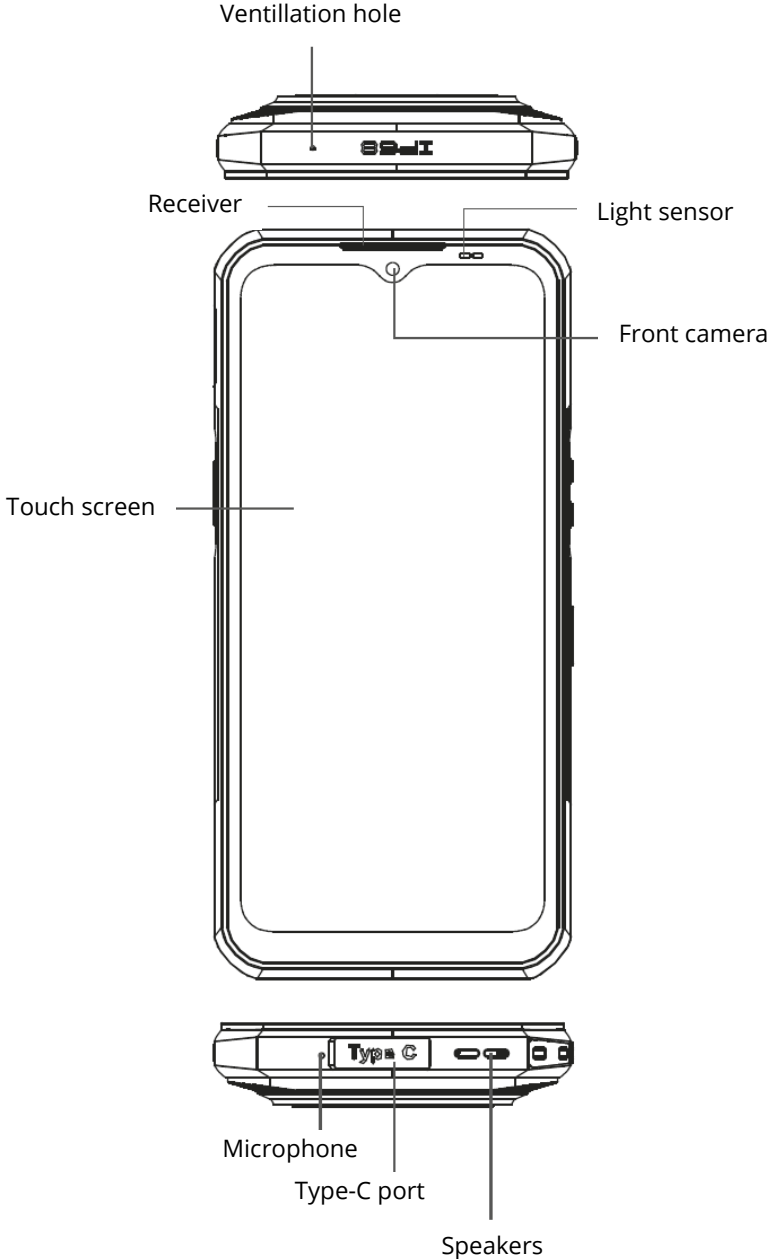

Dear customer,

Thank you for purchasing our product. Please read the following instructions carefully before first use and keep this user manual for future reference. Pay particular attention to the safety instructions. If you have any questions or comments about the device, please contact the customer line.

✉ www.alza.co.uk/kontakt

☎ +44 (0)203 514 4411

Importer Alza.cz a.s., Jankovcova 1522/53, Holešovice, 170 00 Praha 7, www.alza.cz