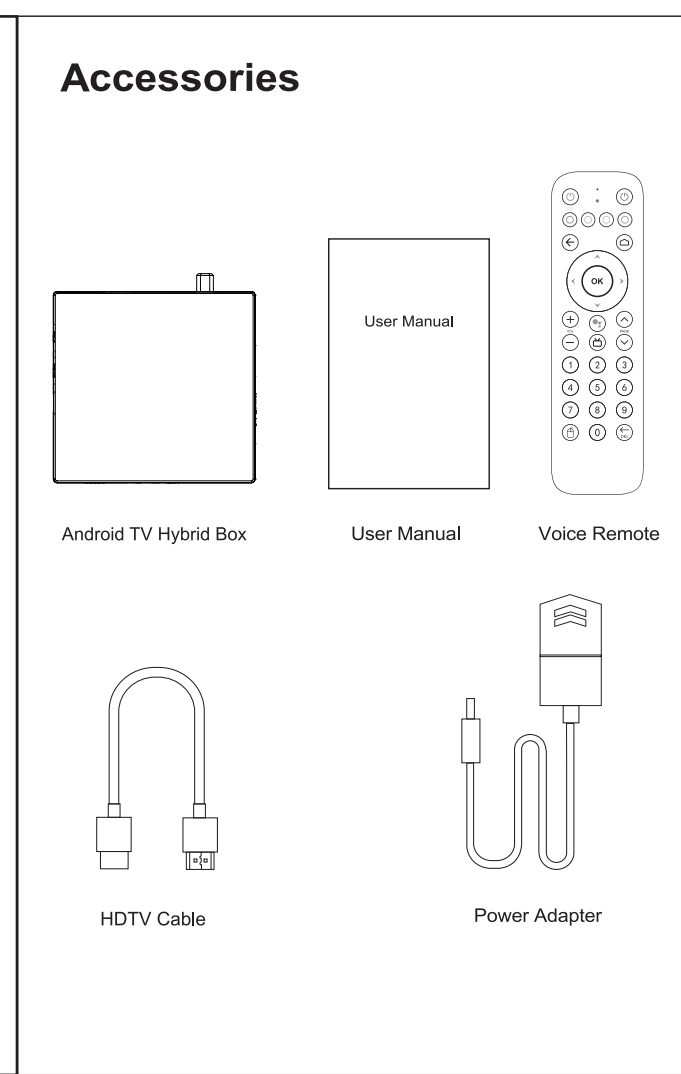

3/ Features:
Simply your entertainment experience with Android TV, by signing into your Google account.
4/ System Setting Function:
Screen settings, Resolution settings, Date & time settings, Uninstall APPS.
5/ Firmware Update Instruction:
Run the "UPDATE" app.

4/ LIVE TV
LIVE TV
LIVE TV
LIVE TV

5/ Troubleshooting
Troubleshooting
Troubleshooting
Troubleshooting

6/ Tips
Tips
Tips
Tips

7/ FCC Warning
FCC Warning
FCC Warning
FCC Warning

8/ Tips
Tips
Tips
Tips

9/ Tips
Tips
Tips
Tips

10/ Tips
Tips
Tips
Tips

尺寸: 90*140mm
公差: ± 2mm
要求: 128g铜版纸+黑白印刷+骑马钉

公司名称: 视壮科技
订单编号: V-SMON220726T1
图纸名称: 说明书
产品机型: KT1/T2
物料编号: KT1/T2

地址: 深圳市宝安区28区陆氏大厦东座六楼
图号: KT1.MASS01.01
制图: 审核
版本: Ver1.0
日期: 确认
批准

公司标志: MASCOM
产品标志: MASCOM MC A102T/C
Android TV logo

尺寸: 90*140mm
公差: ± 2mm
要求: 128g铜版纸+黑白印刷+骑马钉

公司名称: 视壮科技
订单编号: V-SMON220726T1
图纸名称: 说明书
产品机型: KT1/T2
物料编号: KT1/T2

地址: 深圳市宝安区28区陆氏大厦东座六楼
图号: KT1.MASS01.01
制图: 审核
版本: Ver1.0
日期: 确认
批准

公司标志: MASCOM
产品标志: MASCOM MC A102T/C
Android TV logo

尺寸: 90*140mm
公差: ± 2mm
要求: 128g铜版纸+黑白印刷+骑马钉

公司名称: 视壮科技
订单编号: V-SMON220726T1
图纸名称: 说明书
产品机型: KT1/T2
物料编号: KT1/T2

地址: 深圳市宝安区28区陆氏大厦东座六楼
图号: KT1.MASS01.01
制图: 审核
版本: Ver1.0
日期: 确认
批准

公司标志: MASCOM
产品标志: MASCOM MC A102T/C
Android TV logo