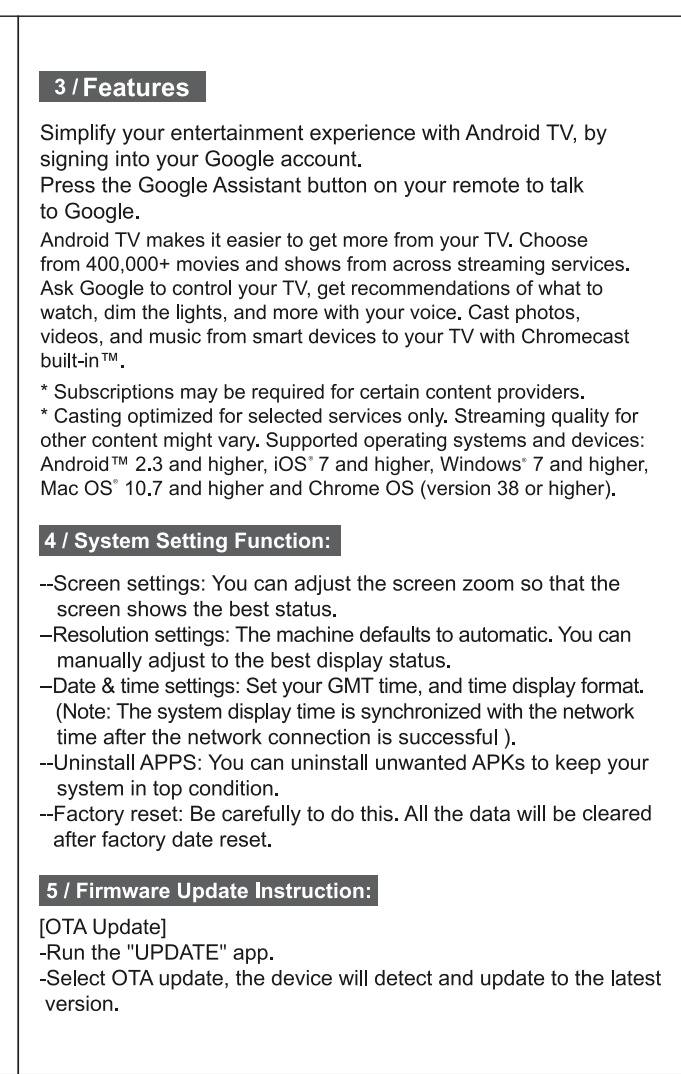

MASCOM, JOURNALS

3/ Features:
Simply your entertainment experience with Android TV, by signing into your Google account.
4/ System Setting Function:
Screen settings, Resolution settings, Date & time settings, Uninstall APPS.
5/ Firmware Update Instruction:
Run the "UPDATE" app.