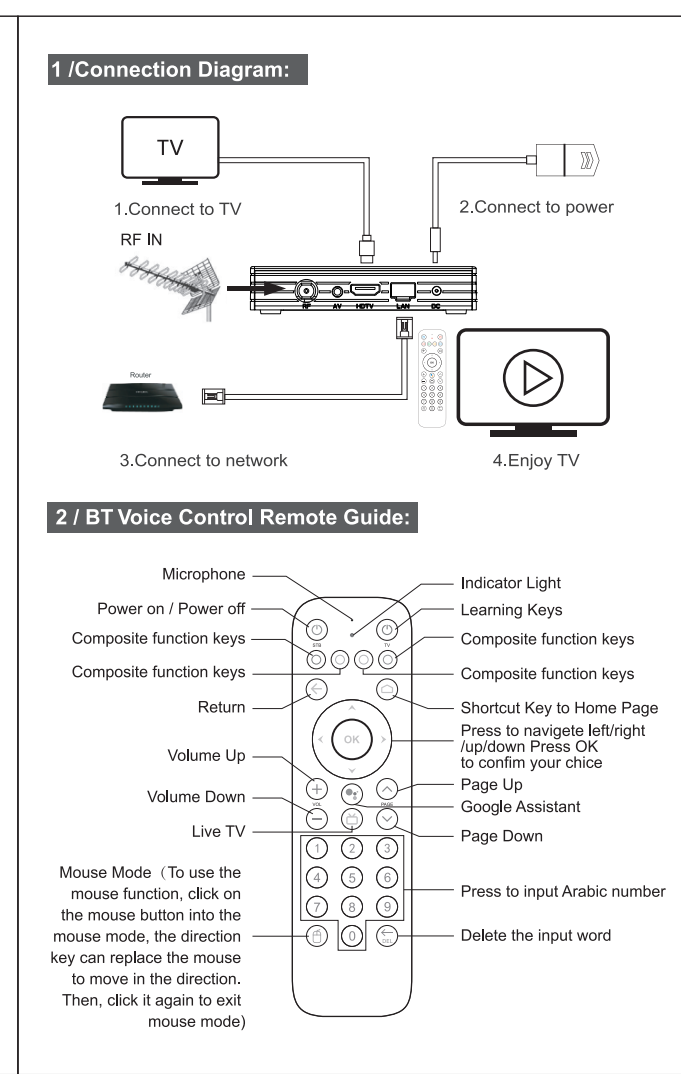

MASCOM, JOURNALS

3/ Features:
Simply your entertainment experience with Android TV, by signing into your Google account.
4/ System Setting Function:
Screen settings, Resolution settings, Date & time settings, Uninstall APPS.
5/ Firmware Update Instruction:
Run the "UPDATE" app.