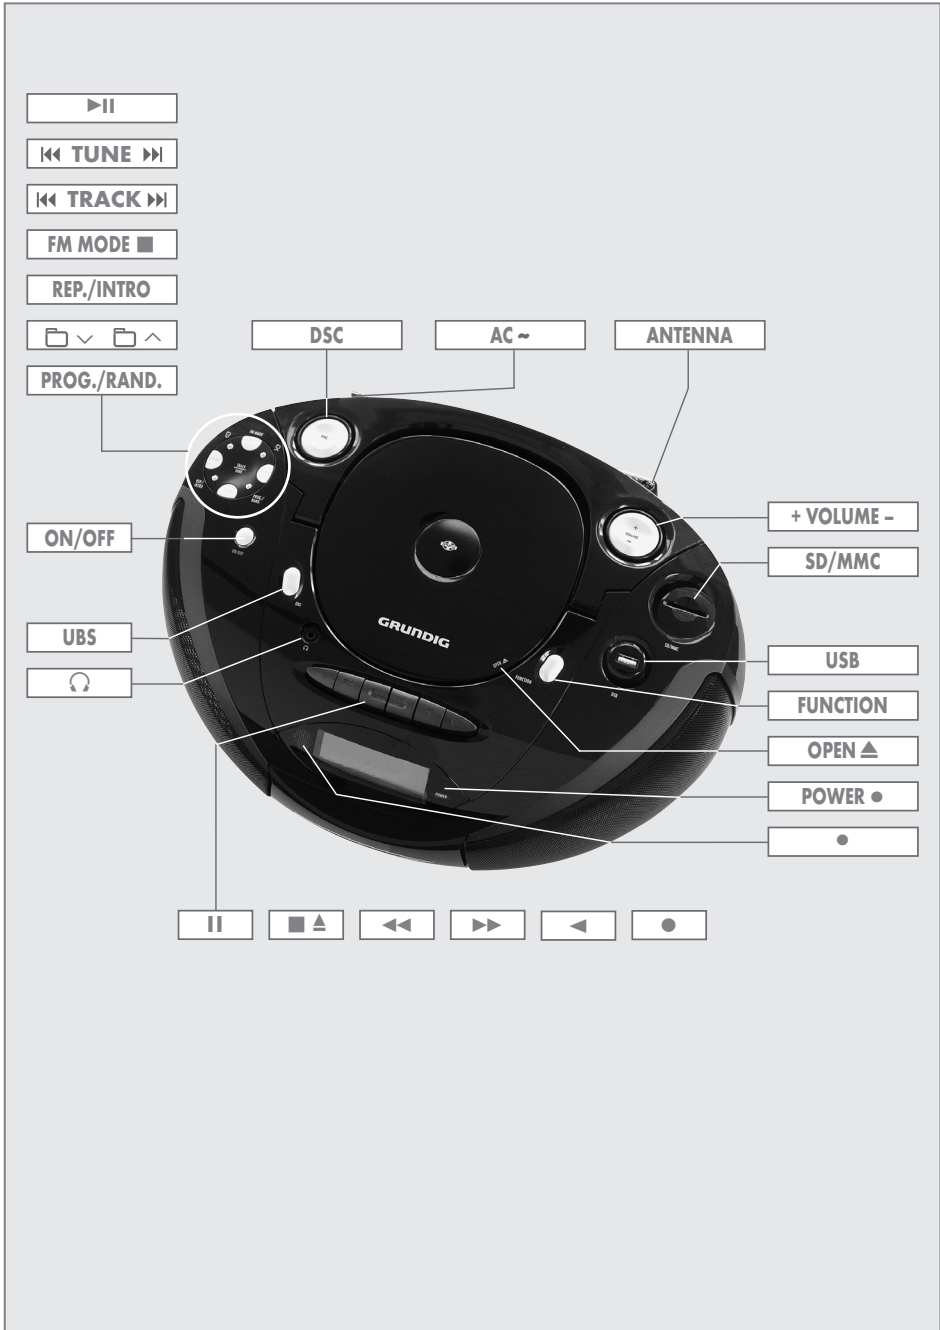

AUS GUTEM GRUND
GRUNDIG

**RADIO CASSETTE
RECORDER WITH CD
RRCD 3720 DEC**

CS

▶||

◀◀ TUNE ▶▶

◀◀ TRACK ▶▶

FM MODE ■

REP./INTRO

📁 ∨ 📁 ∧

PROG./RAND.

DSC

AC ~

ANTENNA

ON/OFF

+ VOLUME -

SD/MMC

UBS

USB

🎧

FUNCTION

OPEN ▲

POWER ●

●

||