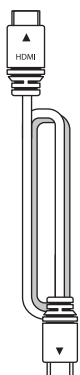

# VU<sup>+</sup> UNO 4K SE

# What's included?

Easy Setup Guide

HDMI Cable

Power Cord

Power Adapter

External IR Cable

RCU Battery

RCU