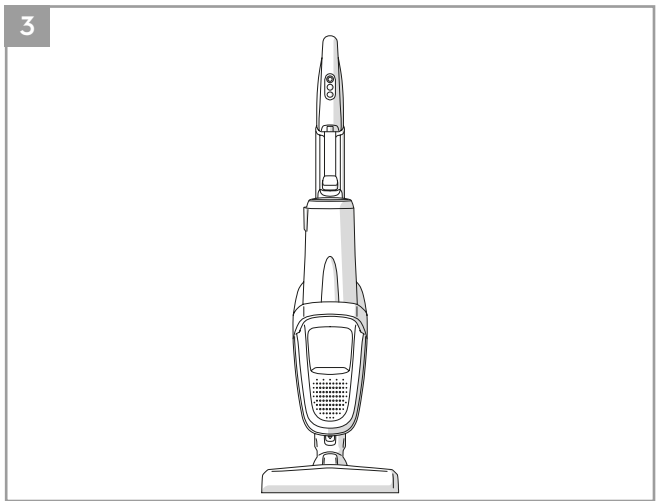

* PF91-6XXX, PF91-ANIMA, PF91-ALRGY

www.electrolux.com