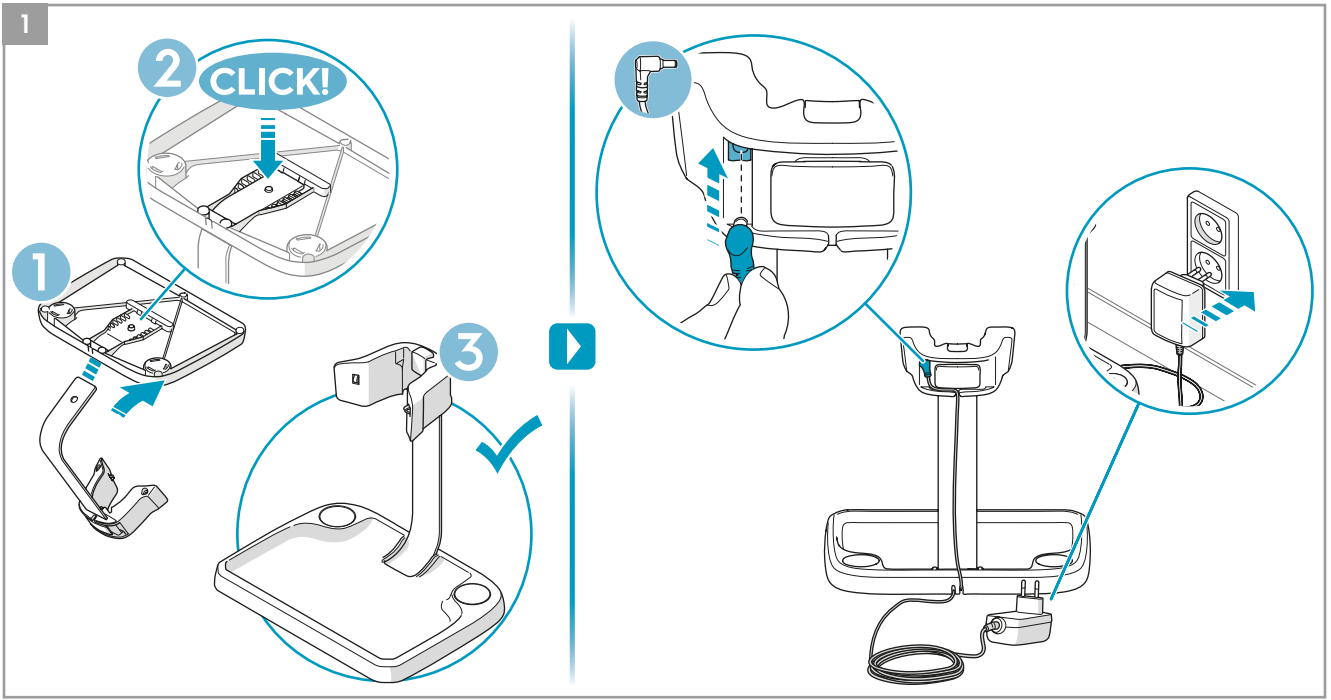

* PF91-6XXX, PF91-ANIMA, PF91-ALRGY

www.electrolux.com