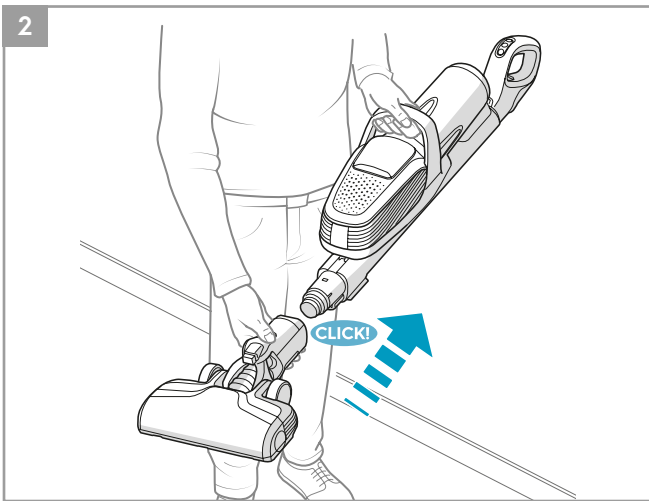

* PF91-6XXX, PF91-ANIMA, PF91-ALRGY

www.electrolux.com