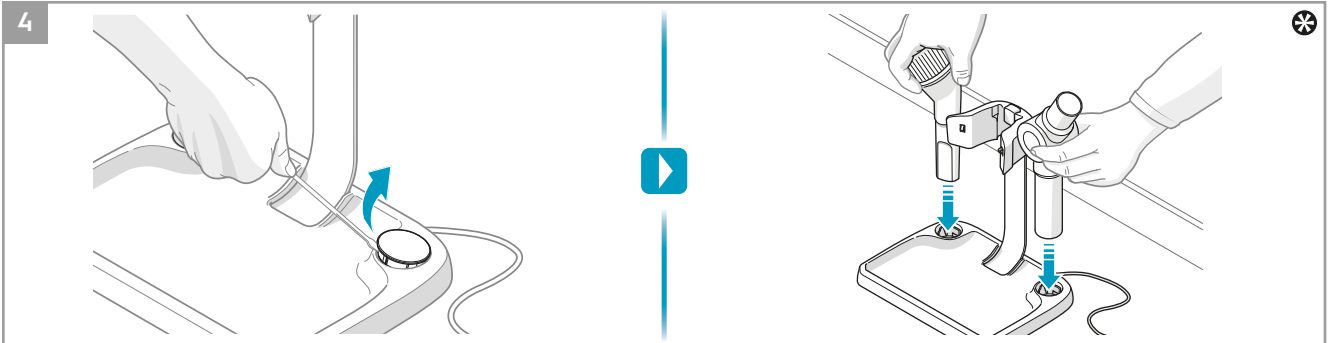

* PF91-6XXX, PF91-ANIMA, PF91-ALRGY

www.electrolux.com