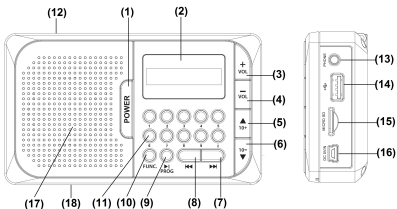

## CONTROL LOCATION

1. POWER ON/OFF
2. DISPLAY
3. VOLUME +
4. VOLUME -
5. TUNING 10+
6. TUNING 10-
7. NEXT / PRESET +
8. PREVIOUS / PRESET -
9. PROGRAM / PLAY / PAUSE
10. FUNCTION (MP3/RADIO)
11. NUMERICAL KEYS
12. FM ANTENNA
13. HEADPHONE JACK
14. USB CONNECTOR
15. MICRO SD CARD SLOT
16. DC 5V IN JACK
17. SPEAKER
18. BATTERY COMPARTMENT DOOR (AT BACK)