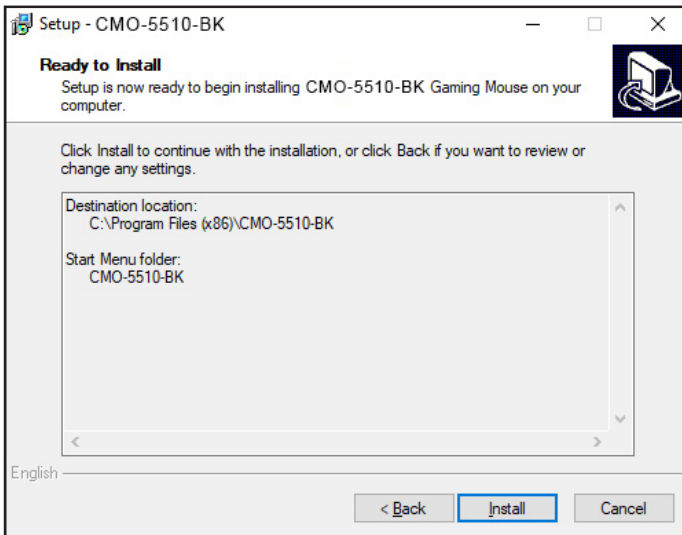

2. Click **I Agree** to accept the license terms after reading