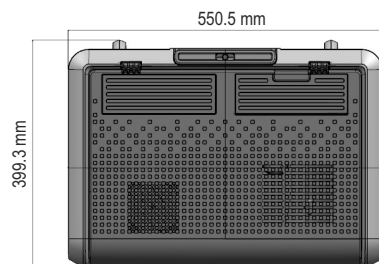

ENG Cooling box TAMPERE 12/230 V 40L

CZ Chladicí box TAMPERE 12/230 V 40L

SK Chladiaci box TAMPERE 12/230 V 40L

H Hűtő doboz TAMPERE 12/230 V 40 L

item 07 132

**Inner dimensions
Vnitřní rozměry
Vnútorné rozmery
Belső méretek**

484.4 x 289.6 x 330.4 mm

**Outer dimensions
Vnější rozměry
Vonkajšie rozmery
Külső méretek**

550.5 x 399.3 x 444.0 mm

Before using the product, please read the operating instructions, even if you are already familiar with the use of a similar type of products. Use the product only as described in these operating instructions. Keep the manual for further use.