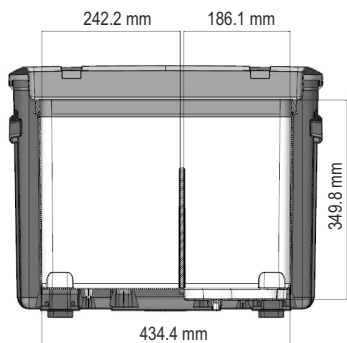

ENG Cooling box TAMPERE 12/230 V 40L

CZ Chladicí box TAMPERE 12/230 V 40L

SK Chladiaci box TAMPERE 12/230 V 40L

H Hűtő doboz TAMPERE 12/230 V 40 L

item 07 132

**Inner dimensions
Vnitřní rozměry
Vnútorné rozmery
Belső méretek**

484.4 x 289.6 x 330.4 mm

**Outer dimensions
Vnější rozměry
Vonkajšie rozmery
Külső méretek**

550.5 x 399.3 x 444.0 mm

Before using the product, please read the operating instructions, even if you are already familiar with the use of a similar type of products. Use the product only as described in these operating instructions. Keep the manual for further use.