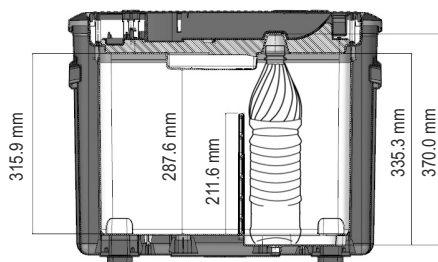

ENG Cooling box TAMPERE 12/230 V 40L

CZ Chladicí box TAMPERE 12/230 V 40L

SK Chladiaci box TAMPERE 12/230 V 40L

H Hűtő doboz TAMPERE 12/230 V 40 L

item 07 132

**Inner dimensions
Vnitřní rozměry
Vnútorné rozmery
Belső méretek**

484.4 x 289.6 x 330.4 mm

**Outer dimensions
Vnější rozměry
Vonkajšie rozmery
Külső méretek**

550.5 x 399.3 x 444.0 mm

Before using the product, please read the operating instructions, even if you are already familiar with the use of a similar type of products. Use the product only as described in these operating instructions. Keep the manual for further use.