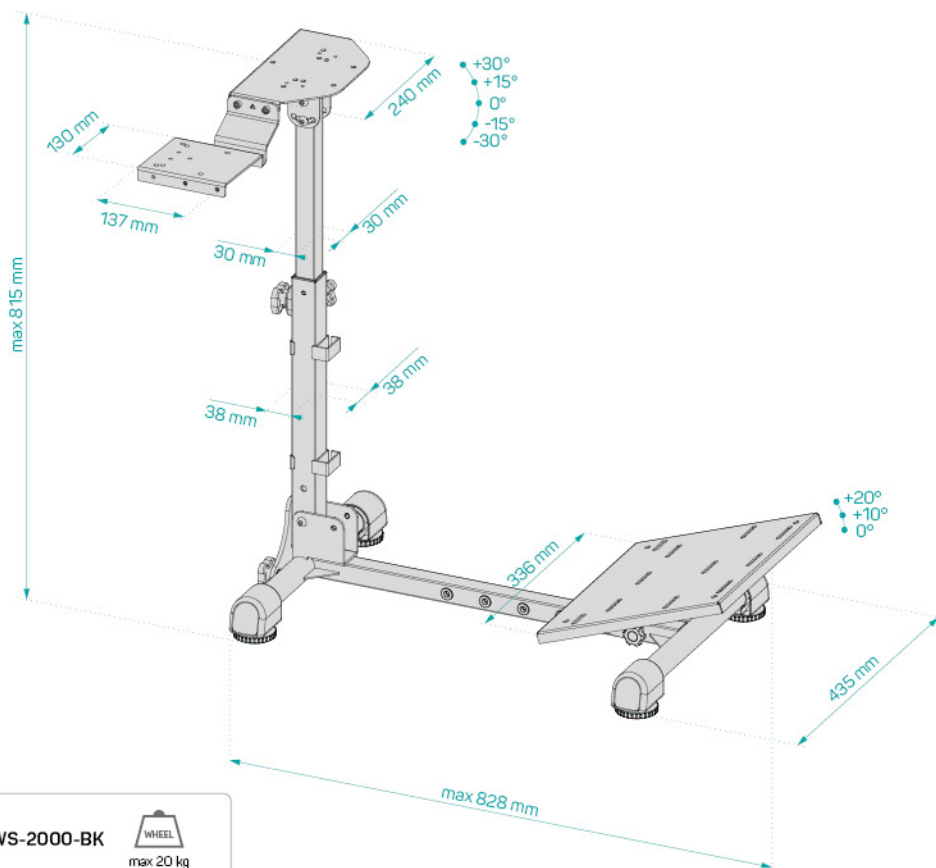

2 Specifications

- Colour: Black
- Quick and easy assembly
- Adjustable height and angle of the steering wheel holder
- Adjustable angle and distance of the pedal holder
- Compact dimensions for storage