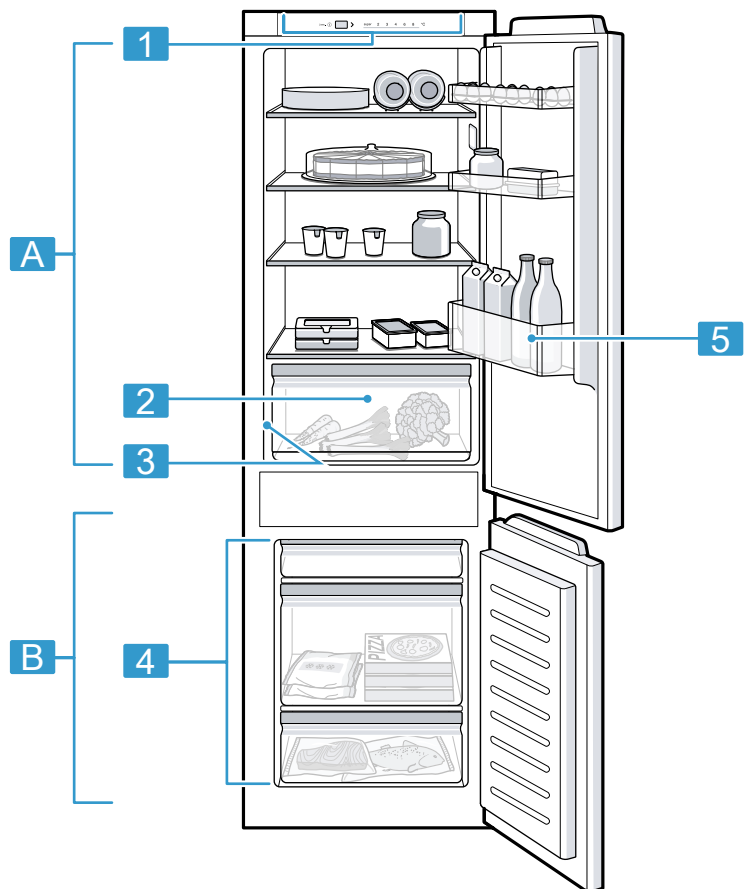

A black and white photograph of a Siemens refrigerator. The refrigerator is partially open, showing the interior shelves and a glass door. A vertical light strip is visible on the right side of the refrigerator. The background is a dark, textured surface.

SIEMENS

Kombinace chladničky s mrazničkou

Kombinácia chladničky a mrazničky

KI86V..

KI87V..

cs Návod k obsluze

sk Návod na používanie

Register your product on My Siemens and discover exclusive services and offers.

siemens-home.bsh-group.com/welcome

The future moving in.

Siemens Home Appliances

1

2

3

4

5