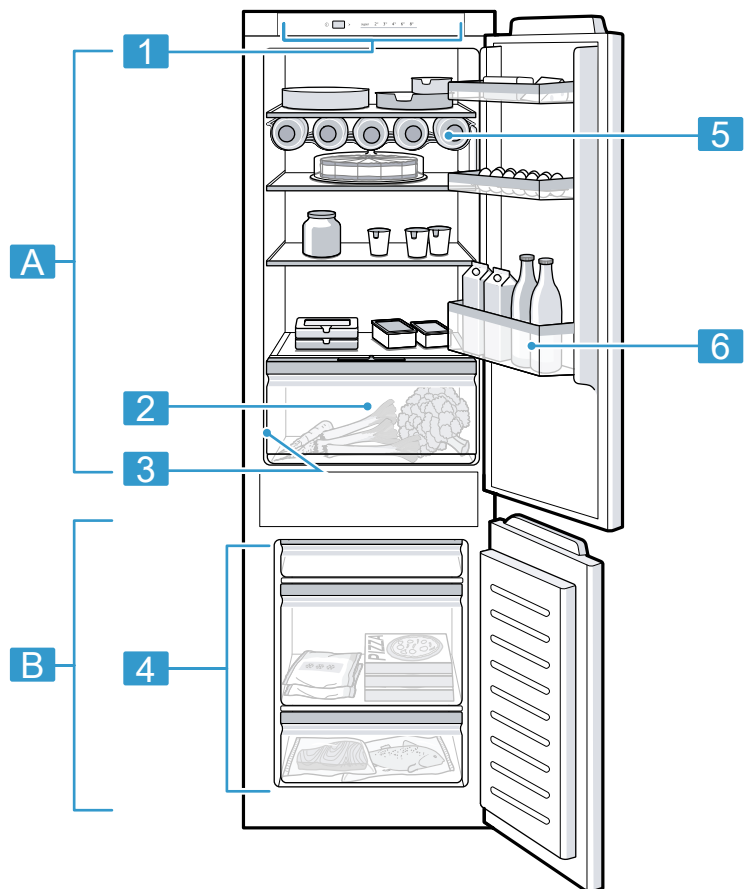

A black and white photograph of a Siemens refrigerator. The refrigerator is partially open, showing the interior shelves and a glass door. A vertical light strip is visible on the right side of the refrigerator. The background is a dark, textured surface.

SIEMENS

Kombinace chladničky s mrazničkou

Kombinácia chladničky a mrazničky

KI86V..

KI87V..

cs Návod k obsluze

sk Návod na používanie

Register your product on My Siemens and discover exclusive services and offers.

siemens-home.bsh-group.com/welcome

The future moving in.

Siemens Home Appliances

1

2

3

4

5