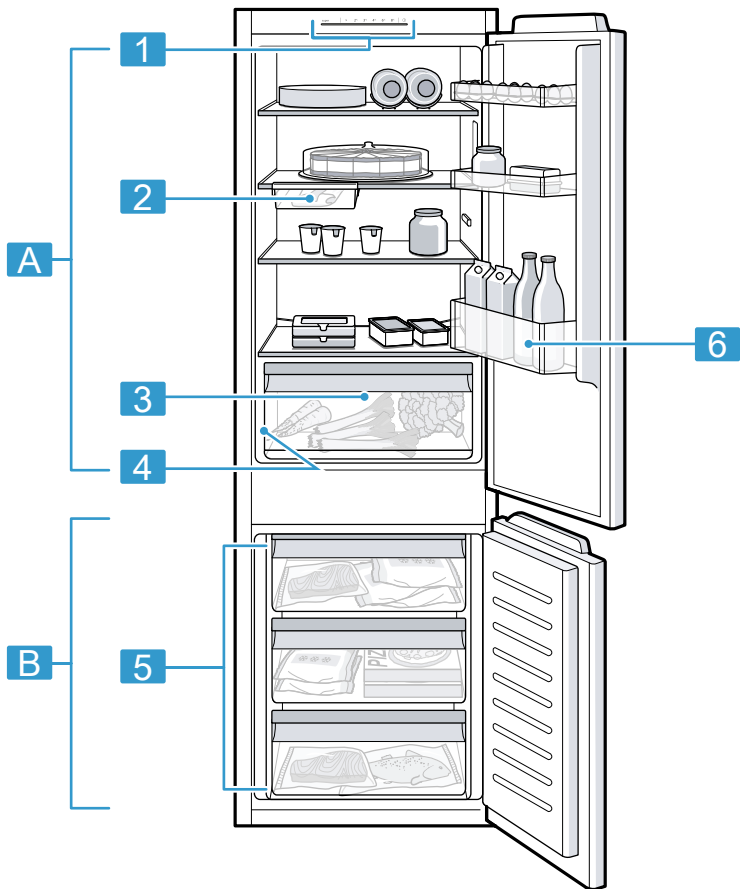

A black and white photograph of a Siemens refrigerator with its door open, showing the interior shelves and drawers. The lighting is dramatic, highlighting the metallic finish of the door and the interior components.

**SIEMENS**

Kombinace chladničky s mrazničkou

Kombinácia chladničky a mrazničky

KI85N..

KI86N..

cs Návod k obsluze

sk Návod na používanie

Register your product on My Siemens and discover exclusive services and offers.

[siemens-home.bsh-group.com/welcome](https://siemens-home.bsh-group.com/welcome)

The future moving in.

Siemens Home Appliances

**1**

**2**

3

4

5