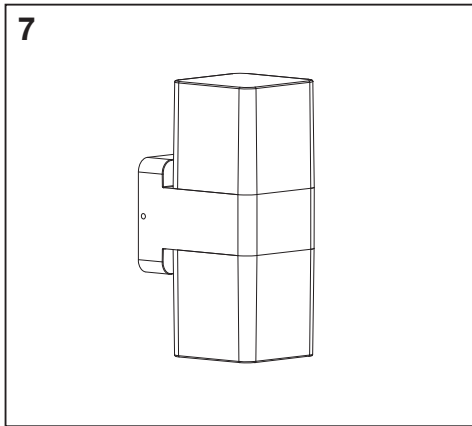

4x

mm

	L	W	H
WIFI CUBEUPDOWN	110	80	205
WIFI CUBE WALL	110	80	116
WIFI CUBE 50CM	120	120	500
WIFI CUBE 80CM	120	120	800

1

ON  
OFF

2

3

4