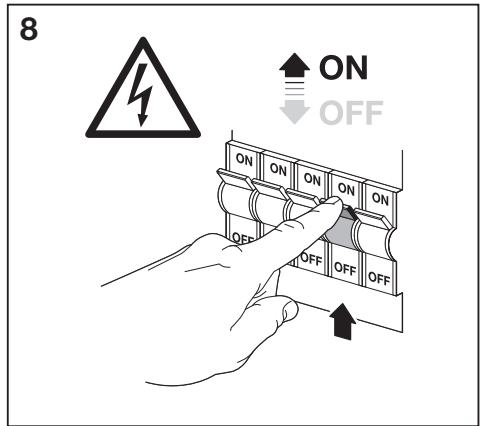

4x

mm

	L	W	H
WIFI CUBEUPDOWN	110	80	205
WIFI CUBE WALL	110	80	116
WIFI CUBE 50CM	120	120	500
WIFI CUBE 80CM	120	120	800

1

ON  
OFF

2

3

4