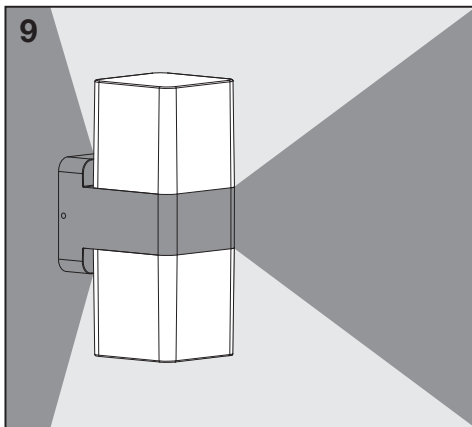

4x

mm

	L	W	H
WIFI CUBEUPDOWN	110	80	205
WIFI CUBE WALL	110	80	116
WIFI CUBE 50CM	120	120	500
WIFI CUBE 80CM	120	120	800

1

ON  
OFF

2

3

4