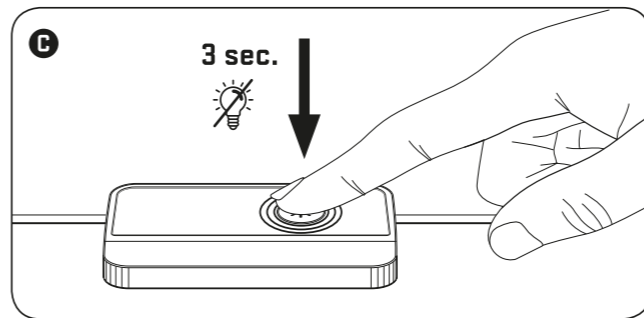

Copyright © 2020, Fast ČR, a.s.

Revision 06/2020

EN

Specification:
Dimensions: 930 x 350 x 3 mm
Input: DC 5V / 100mA max.
Input plug: microUSB

Cable length: 1.8m (included)
Surface material: Polyester fiber
Bottom material: rubber
Weight: 630 g

System requirements: USB port

Clean with a cloth moistened with water.

Instructions and information regarding the disposal of used packaging materials

For business entities in the European Union

If you wish to dispose of an electrical or electronic device, request the necessary information from your seller or supplier.

Disposal in other countries outside the European Union

If you wish to dispose of this product, request the necessary information about the correct disposal method from local government departments or from your seller.

Changes to the text, design and technical specifications may occur without prior notice and we reserve the right to make these changes.

CZ

Specifikace:
Rozměry: 930 x 350 x 3 mm
Vstup: DC 5V / 100mA max.
Vstupní zástrčka: microUSB

Délka kabelu: 1,8 m (součást balení)
Materiál povrchu: Polyesterové vlákno
Materiál podkladu: Pryž
Hmotnost: 630 g

Systémové požadavky: Port USB

Čistit pouze hadříkem navlhčeným vodou.

Pokyny a informace o nakládání s použitým obalem

Likvidace použitých elektrických a elektronických zařízení

Správnou likvidací tohoto produktu pomůžete zachovat cenné přírodní zdroje a napomáháte prevenci potenciálních negativních dopadů na životní prostředí a lidské zdraví, což by mohly být důsledky nesprávné likvidace odpadu. Další podrobnosti si vyžádejte od místního úřadu nebo nejbližšího sběrného místa.

Při nesprávné likvidaci tohoto druhu odpadu mohou být v souladu s národními předpisy uděleny pokuty.

Pro podnikové subjekty v zemích Evropské unie

Chcete-li likvidovat elektrické a elektronické zařízení, vyžádejte si potřebné informace od svého prodejce nebo dodavatele.

Likvidace v ostatních zemích mimo Evropskou unii

Copyright © 2020, Fast ČR, a.s.

Revision 06/2020