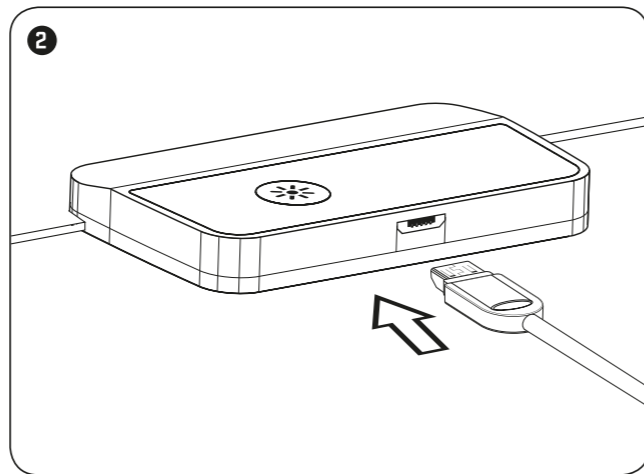

Copyright © 2020, Fast ČR, a.s.

Revision 06/2020