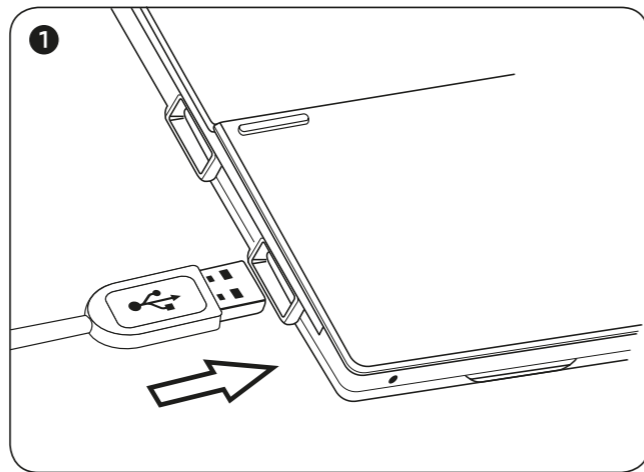

Copyright © 2020, Fast ČR, a.s.

Revision 06/2020