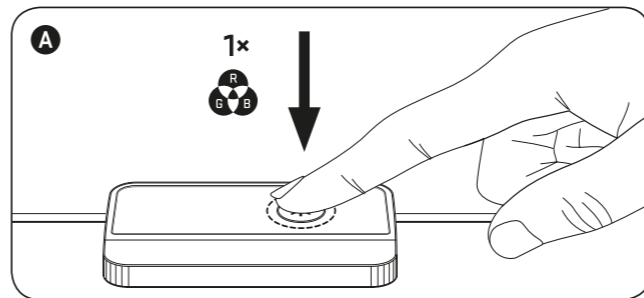

Copyright © 2020, Fast ČR, a.s.

Revision 06/2020

EN

Specification:
Dimensions: 930 x 350 x 3 mm
Input: DC 5V / 100mA max.
Input plug: microUSB

Cable length: 1.8m (included)
Surface material: Polyester fiber
Bottom material: rubber
Weight: 630 g

System requirements: USB port

Clean with a cloth moistened with water.

Instructions and information regarding the disposal of used packaging materials

For business entities in the European Union

If you wish to dispose of an electrical or electronic device, request the necessary information from your seller or supplier.

Disposal in other countries outside the European Union

If you wish to dispose of this product, request the necessary information about the correct disposal method from local government departments or from your seller.

Changes to the text, design and technical specifications may occur without prior notice and we reserve the right to make these changes.

CZ

Specifikace:
Rozměry: 930 x 350 x 3 mm
Vstup: DC 5V / 100mA max.
Vstupní zástrčka: microUSB

Délka kabelu: 1,8 m (součást balení)
Materiál povrchu: Polyesterové vlákno
Materiál podkladu: Pryž
Hmotnost: 630 g

Systémové požadavky: Port USB

Čistit pouze hadříkem navlhčeným vodou.

Pokyny a informace o nakládání s použitým obalem

Likvidace použitých elektrických a elektronických zařízení

Správnou likvidací tohoto produktu pomůžete zachovat cenné přírodní zdroje a napomáháte prevenci potenciálních negativních dopadů na životní prostředí a lidské zdraví, což by mohly být důsledky nesprávné likvidace odpadu. Další podrobnosti si vyžádejte od místního úřadu nebo nejbližšího sběrného místa.

Při nesprávné likvidaci tohoto druhu odpadu mohou být v souladu s národními předpisy uděleny pokuty.

Pro podnikové subjekty v zemích Evropské unie

Chcete-li likvidovat elektrické a elektronické zařízení, vyžádejte si potřebné informace od svého prodejce nebo dodavatele.

Likvidace v ostatních zemích mimo Evropskou unii

Copyright © 2020, Fast ČR, a.s.

Revision 06/2020