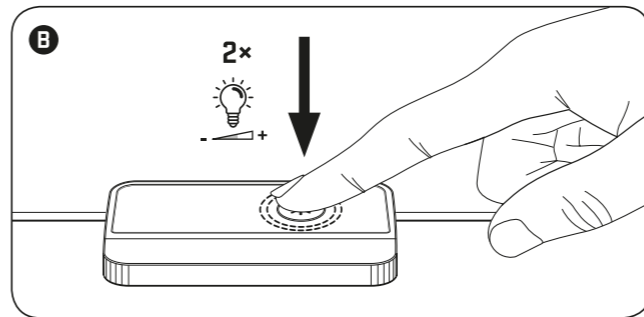

Copyright © 2020, Fast ČR, a.s.

Revision 06/2020

EN

Specification:
Dimensions: 930 x 350 x 3 mm
Input: DC 5V / 100mA max.
Input plug: microUSB

Cable length: 1.8m (included)
Surface material: Polyester fiber
Bottom material: rubber
Weight: 630 g

System requirements: USB port

Clean with a cloth moistened with water.

Instructions and information regarding the disposal of used packaging materials

For business entities in the European Union

If you wish to dispose of an electrical or electronic device, request the necessary information from your seller or supplier.

Disposal in other countries outside the European Union

If you wish to dispose of this product, request the necessary information about the correct disposal method from local government departments or from your seller.

Changes to the text, design and technical specifications may occur without prior notice and we reserve the right to make these changes.

CZ

Specifikace:
Rozměry: 930 x 350 x 3 mm
Vstup: DC 5V / 100mA max.
Vstupní zástrčka: microUSB

Délka kabelu: 1,8 m (součást balení)
Materiál povrchu: Polyesterové vlákno
Materiál podkladu: Pryž
Hmotnost: 630 g

Systémové požadavky: Port USB

Čistit pouze hadříkem navlhčeným vodou.

Pokyny a informace o nakládání s použitým obalem

Likvidace použitých elektrických a elektronických zařízení

Správnou likvidací tohoto produktu pomůžete zachovat cenné přírodní zdroje a napomáháte prevenci potenciálních negativních dopadů na životní prostředí a lidské zdraví, což by mohly být důsledky nesprávné likvidace odpadu. Další podrobnosti si vyžádejte od místního úřadu nebo nejbližšího sběrného místa.

Při nesprávné likvidaci tohoto druhu odpadu mohou být v souladu s národními předpisy uděleny pokuty.

Pro podnikové subjekty v zemích Evropské unie

Chcete-li likvidovat elektrické a elektronické zařízení, vyžádejte si potřebné informace od svého prodejce nebo dodavatele.

Likvidace v ostatních zemích mimo Evropskou unii

Copyright © 2020, Fast ČR, a.s.

Revision 06/2020