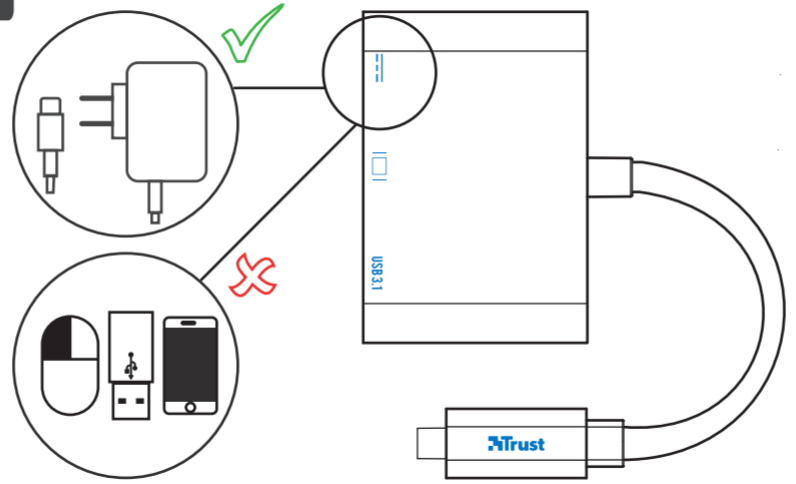

Quick Installation Guide

1.

USB TYPE-C GEN1
(MAX. 60W)

HDMI
(MAX. 1080P @ 60 FPS)

USB TYPE-A 3.1
(MAX. 5 GBPS)

2.

3.