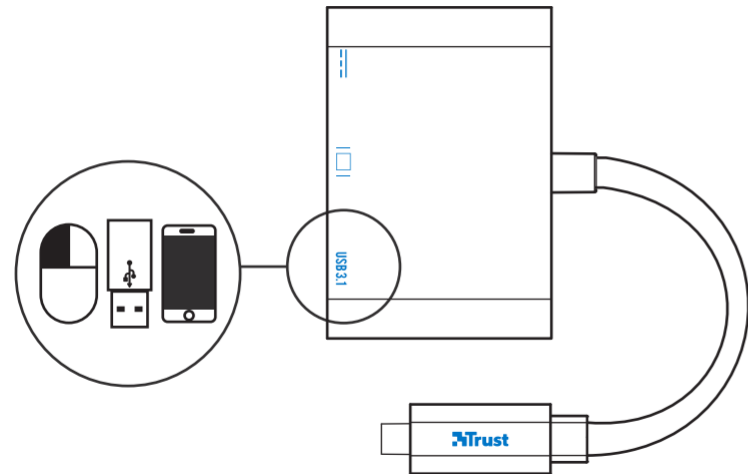

4.

FAQ

Frequently asked questions

<http://www.trust.com/21260/faq>

Trust