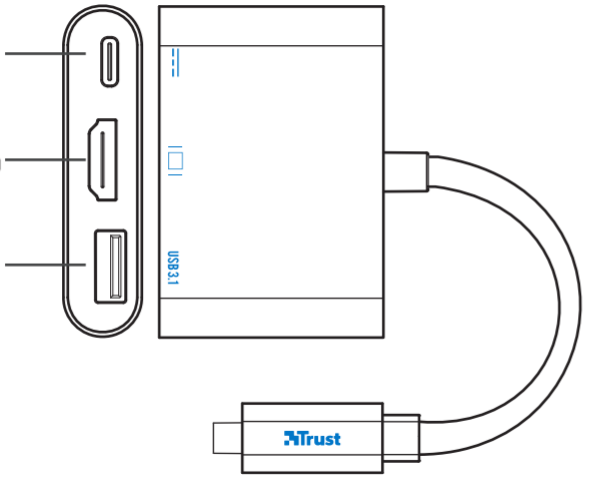

4.

FAQ

Frequently asked questions

<http://www.trust.com/21260/faq>

Trust

USB Type-C

Multiport Adapter

21260

Quick Installation Guide

1.

USB TYPE-C GEN1
(MAX. 60W)

HDMI
(MAX. 1080P @ 60 FPS)

USB TYPE-A 3.1
(MAX. 5 GBPS)

2.

3.