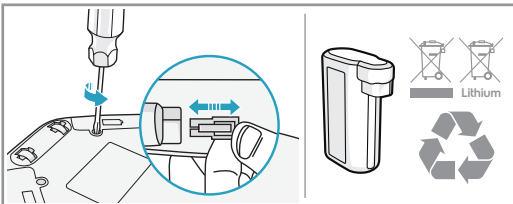

Robotic side brush 4 pack
Ref : ERSB2
PNC : 900168393

The software in the robot is partly based on free and open source software. To access the source code of these components and to see the full copyright information and applicable license terms, please visit: www.electrolux.com/rvc-supplementary