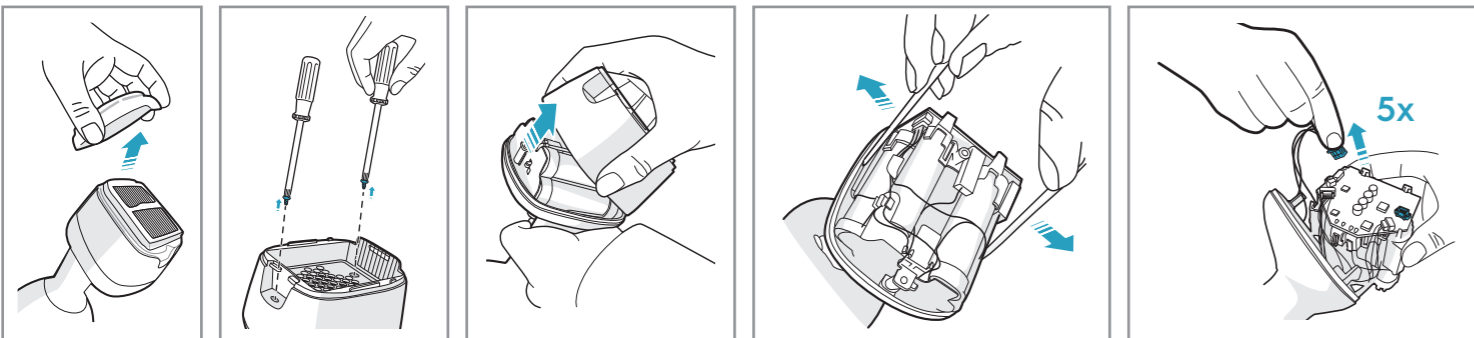

electrolux.com/shop

PureQ9 Performance kit
Com ref: ESKQ9
PNC: 900923089/8

PureQ9 filter kit
Com ref: EF167
PNC: 900923090/6

PureQ9 Home and car kit
Com ref: KIT19
PNC: 900923091/4