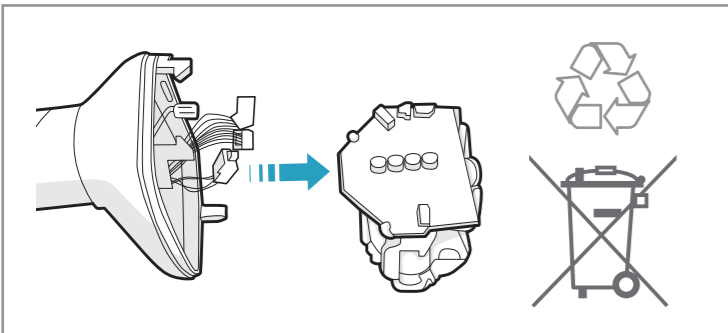

electrolux.com/shop

PureQ9 Performance kit
Com ref: ESKQ9
PNC: 900923089/8

PureQ9 filter kit
Com ref: EF167
PNC: 900923090/6

PureQ9 Home and car kit
Com ref: KIT19
PNC: 900923091/4