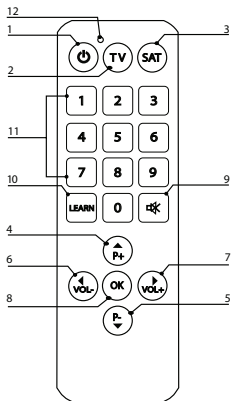

KN-RCSENIOR Remote control

Description

English

1. On/off button	• Press the button to switch the TV on or off.
2. TV button	• Press this button to control the TV.
3. Satellite button	• Press this button to control the set-top-box or other programmed devices.
4. Previous program button	• Press the buttons to navigate through the programs.
5. Next program button	
6. Volume - button	• Press the button to increase or decrease the volume.
7. Volume + button	
8. OK button	• Press the button to confirm a selection.
9. Mute button	• Press the button to mute the sound..
10. Learn button	• In learn mode, press the button to activate the signal before copying functions from other remote controls.
11. Digit buttons	• Press the buttons to select the channel.
12. LED indicator	• The LED indicator shows the status of the device.

Use

Programming the remote control to the TV or another device

1. Switch on the device to be programmed.
2. Look for the brand of the TV that you want to program in the code list. Make a note of the first code in the list.
3. Press and hold the TV or satellite button of the remote control until the LED indicator comes on.
4. Enter the previously identified code.