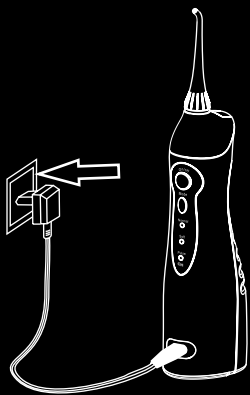

KEEP OUT OF REACH OF CHILDREN

Your Smart Oral Irrigator

- 1 Nozzle
- 2 Water Tank Cap
- 3 Smart Oral Irrigator Handle
- 4 Power Button
- 5 Mode Button
- 6 Mode Indicators
- 7 Water Tank
- 8 Charging Port