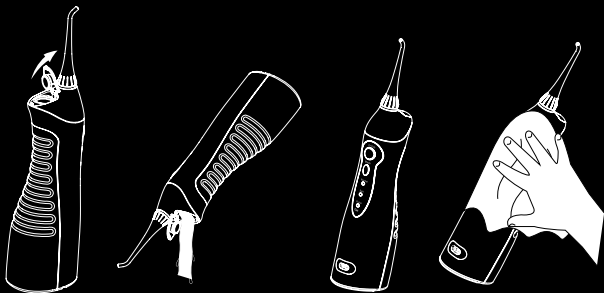

To prevent the growth of bacteria, make sure there is no remaining water inside the unit. If you're not going to use the Smart Oral Irrigator for some time, be sure wipe and dry the unit thoroughly before storing it.