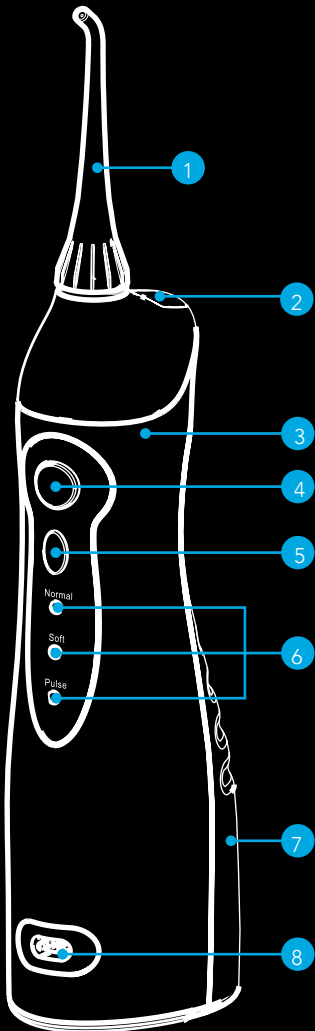

- Wipe off any grime and dirt with a cloth.

Nozzle

- Wash with water and wipe with soft cloth.
- Replace the nozzle every 6 months.

Water suction tube

- Wash with water and wipe with soft cloth.
- Do not bend, pull or twist the water suction tube.

KEEP OUT OF REACH OF CHILDREN

Your Smart Oral Irrigator

- 1 Nozzle
- 2 Water Tank Cap
- 3 Smart Oral Irrigator Handle
- 4 Power Button
- 5 Mode Button
- 6 Mode Indicators
- 7 Water Tank
- 8 Charging Port