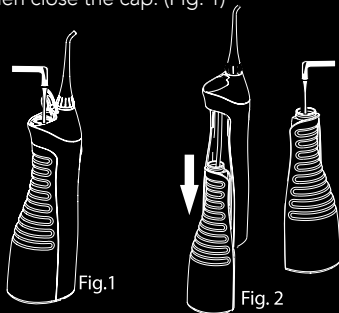

Using the Smart Oral Irrigator

- Attach nozzle to the unit.
- Open the water tank cap, hold the unit upright, fill the tank with water which temperature should not exceed 104°F, then close the cap. (Fig. 1)