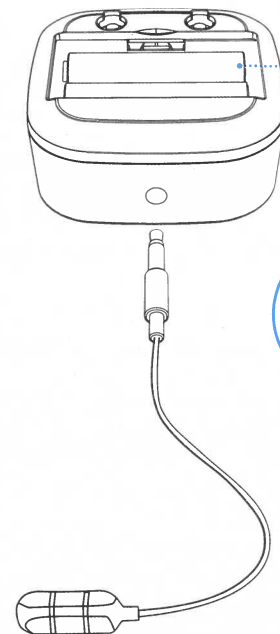

Quick Start Guide

DCH-S161

Wi-Fi Water Leak Sensor

1

mydlink

2

Create a New Account

+ Add a Device

Sign In

Add a Device

3

4

<https://eu.dlink.com/DCH-S161>

<https://eu.dlink.com/support>