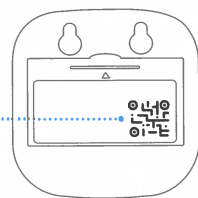

Sign In

Add a Device

3