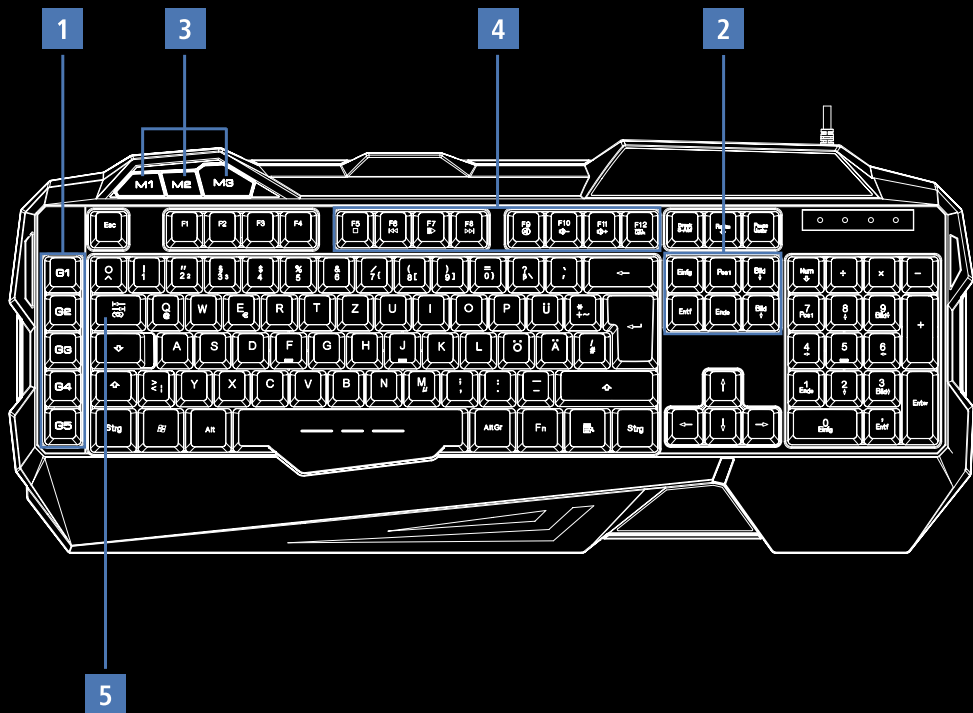

Gaming Keyboard

uRAGE EXODUS MACRO

Operating Instructions **GB**
Bedienungsanleitung **D**

URAGE

IT'S TIME FOR
U TO RAGE!

Controls and Displays

1. Macro buttons
2. Additional macro buttons
3. Profile buttons
4. Multimedia functions
(FN + Multimedia keys)
5. On/off switch for illumination effect / colour change
(FN + )