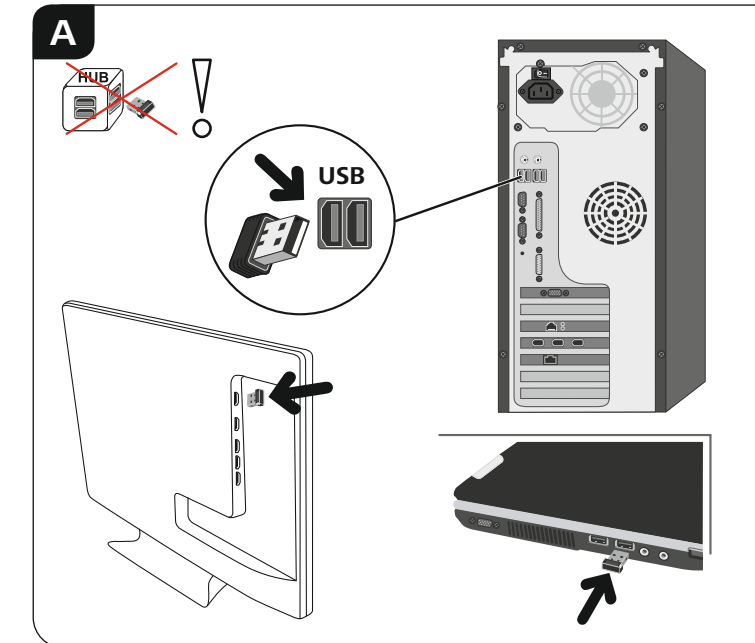

Smart TV Keyboard UZZANO 2.0

GB
D
F
H
P
RUS
I
PL
CZ
RO
SRB

GB

Windows	Smart TV	Windows	Smart TV
F1 Open Help in the browser	-	F8	-
F2 Rename folder	-	F9	-
F3 Search in browser	-	F10	Switch to the menu bar
F4	-	F11	Switch to previous programme
F5 Update current window	Hide/show menu	F12	Switch to next programme
F6 Select/Switch between controls	Select source	Windows button	Switch to the Windows menu Display menu
F7	Show programmes	ESC	Cancel One step back