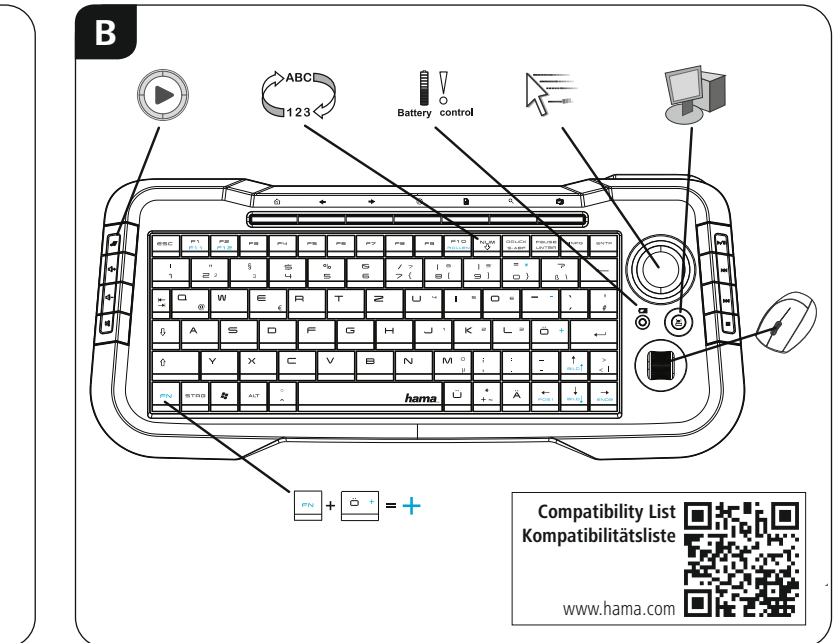

Smart TV Keyboard UZZANO 2.0

GB
D
F
H
P
RUS
I
PL
CZ
RO
SRB

GB

Windows	Smart TV	Windows	Smart TV
F1 Open Help in the browser	-	F8	-
F2 Rename folder	-	F9	-
F3 Search in browser	-	F10	Switch to the menu bar
F4	-	F11	Switch to previous programme
F5 Update current window	Hide/show menu	F12	Switch to next programme
F6 Select/Switch between controls	Select source	Windows button	Switch to the Windows menu Display menu
F7	Show programmes	ESC	Cancel One step back