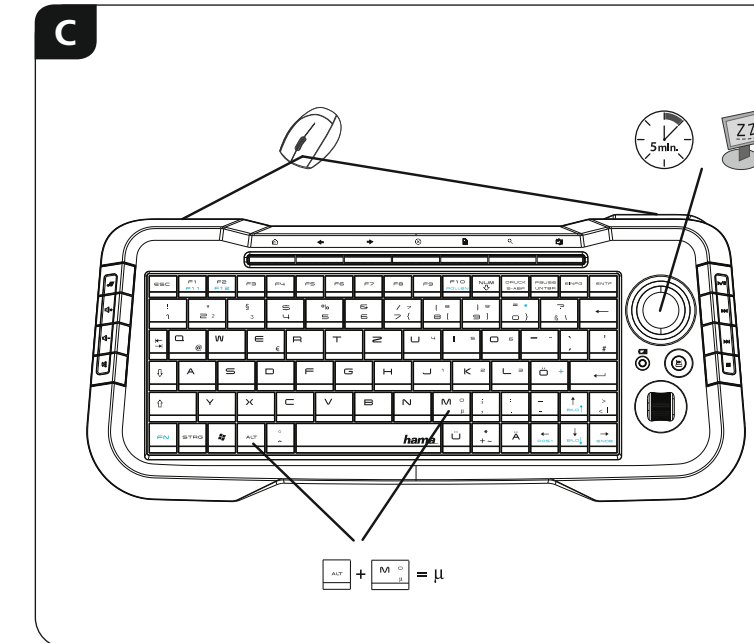

Smart TV Keyboard UZZANO 2.0

GB
D
F
H
P
RUS
I
PL
CZ
RO
SRB

GB

Windows	Smart TV	Windows	Smart TV
F1 Open Help in the browser	-	F8	-
F2 Rename folder	-	F9	-
F3 Search in browser	-	F10	Switch to the menu bar
F4	-	F11	Switch to previous programme
F5 Update current window	Hide/show menu	F12	Switch to next programme
F6 Select/Switch between controls	Select source	Windows button	Switch to the Windows menu Display menu
F7	Show programmes	ESC	Cancel One step back