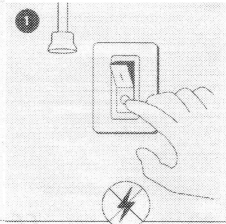

PHILIPS

hue personal wireless lighting

EN	25,236
DE	25,236
FR	25,236
ES	25,236
IT	25,236
PT	25,236
RU	25,236
PL	25,236
NL	25,236
BE	25,236
GR	25,236
CZ	25,236
SK	25,236
HU	25,236
SI	25,236
LT	25,236
LV	25,236
EE	25,236
AR	25,236