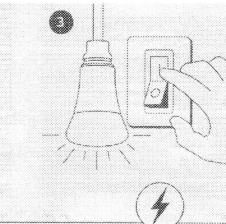

PHILIPS

hue personal wireless lighting

EN	25,236
DE	25,236
FR	25,236
ES	25,236
IT	25,236
PT	25,236
RU	25,236
PL	25,236
NL	25,236
BE	25,236
GR	25,236
CZ	25,236
SK	25,236
HU	25,236
SI	25,236
LT	25,236
LV	25,236
EE	25,236
AR	25,236