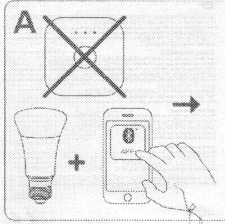

PHILIPS

hue personal wireless lighting

EN	25,236
DE	25,236
FR	25,236
ES	25,236
IT	25,236
PT	25,236
RU	25,236
PL	25,236
NL	25,236
BE	25,236
GR	25,236
CZ	25,236
SK	25,236
HU	25,236
SI	25,236
LT	25,236
LV	25,236
EE	25,236
AR	25,236