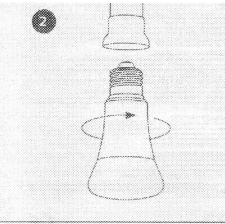

PHILIPS

hue personal wireless lighting

EN	25,236
DE	25,236
FR	25,236
ES	25,236
IT	25,236
PT	25,236
RU	25,236
PL	25,236
NL	25,236
BE	25,236
GR	25,236
CZ	25,236
SK	25,236
HU	25,236
SI	25,236
LT	25,236
LV	25,236
EE	25,236
AR	25,236